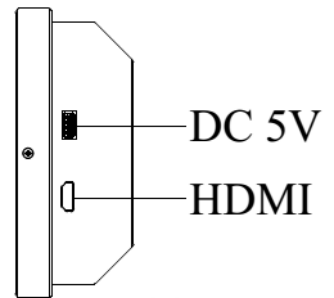

### Specifications

Model Name	SSD4788-B V1
Description	47.8" Resizing LCD, 1600 nits LED backlight, 1920x178
Screen Size	47.8"
Display Area (mm)	1209.6(H) x 112.1(V)
Brightness	1600 cd/m <sup>2</sup>
Resolution	1920x178
Aspect Ratio	16 : 1.5
Contrast Ratio	1700 : 1
Pixel Pitch (mm)	0.63(H) x 0.63(V)
Pixel Per Inch (PPI)	40
Viewing Angle	178°(H), 178°(V)
Color Saturation (NTSC)	81%
Display Colors	16.7M
Response Time (Typical)	8ms
Panel Interface	LVDS
AD Board Input Interface	VGA, DVI-D, HDMI
Input Power	DC12V
Power Consumption	42W
OSD Key	4 Keys (Power Switch, Menu, +, -)
OSD Control	Brightness, Color, Contrast, Auto Turing, H/V Position...etc
Dimensions (mm)	1247.2 x 154.1 x 62.9
Bezel Size(U/B/L/R)	19/19/16.8/16.8 mm
Weight (Net)	6.6 kg
Mounting	400x75
Operating Temperature	0 °C ~ 50 °C
Storage Temperature	-20 °C ~ 60 °C

## Mechanical Drawing

### Outline Dimensions

Unit: mm

NOTE :

O.D. : OUTLINE DIMENSION

B.O. : BEZEL OPENING

A.A. : LCD ACTIVE AREA

A : 4-M6\_USER HOLE\_MAX. DEPTH=8 mm

## Ordering Information

Part Number	Description
<b>SSD4788-BNB-G01</b>	49.5", 1200nits, 1920*538, LID49A.AD2662GDHM,O/B,DC12V,2in1,V01

**Optional Accessories**

Part Number	Description
<b>840612051210</b>	ADAPTER,AC/DC,12V/5.4A,65W,Atech OEM A065112-TDx.4P SLIDING CAP,P
<b>810618301010</b>	CABLE.POWER.AC.1830mm USA type
<b>810618301090</b>	CABLE,POWER,AC,1830mm Europe type
<b>810618301050</b>	CABLE.POWER.AC.1830mm UK type
<b>810618301170</b>	CABLE.POWER,AC,1830mm Australia type
<b>810618301031</b>	CABLE.POWER.AC.1830mm Japan type