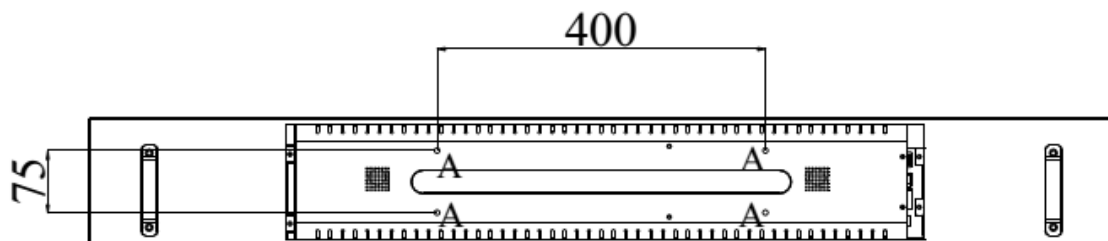

### Specifications

Model Name	SSD4788-B V1
Description	47.8" Resizing LCD, 1600 nits LED backlight, 1920x178
Screen Size	47.8"
Display Area (mm)	1209.6(H) x 112.1(V)
Brightness	1600 cd/m <sup>2</sup>
Resolution	1920x178
Aspect Ratio	16 : 1.5
Contrast Ratio	1700 : 1
Pixel Pitch (mm)	0.63(H) x 0.63(V)
Pixel Per Inch (PPI)	40
Viewing Angle	178°(H), 178°(V)
Color Saturation (NTSC)	81%
Display Colors	16.7M
Response Time (Typical)	8ms
Panel Interface	LVDS
AD Board Input Interface	VGA, DVI-D, HDMI
Input Power	DC12V
Power Consumption	42W
OSD Key	4 Keys (Power Switch, Menu, +, -)
OSD Control	Brightness, Color, Contrast, Auto Turing, H/V Position...etc
Dimensions (mm)	1247.2 x 154.1 x 62.9
Bezel Size(U/B/L/R)	19/19/16.8/16.8 mm
Weight (Net)	6.6 kg
Mounting	400x75
Operating Temperature	0 °C ~ 50 °C
Storage Temperature	-20 °C ~ 60 °C

## Mechanical Drawing

### Outline Dimensions

Unit: mm

NOTE :

O.D. : OUTLINE DIMENSION

B.O. : BEZEL OPENING

A.A. : LCD ACTIVE AREA

A : 4-M6\_USER HOLE\_MAX. DEPTH=8 mm