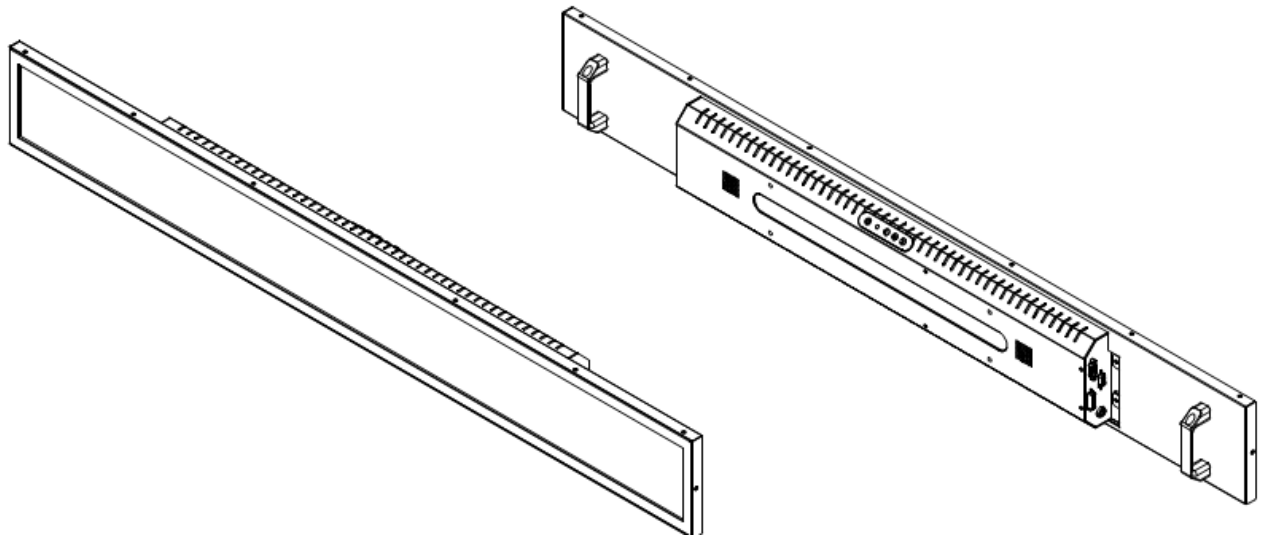

### Specifications

Model Name	SSD4788-B V1
Description	47.8" Resizing LCD, 1600 nits LED backlight, 1920x178
Screen Size	47.8"
Display Area (mm)	1209.6(H) x 112.1(V)
Brightness	1600 cd/m <sup>2</sup>
Resolution	1920x178
Aspect Ratio	16 : 1.5
Contrast Ratio	1700 : 1
Pixel Pitch (mm)	0.63(H) x 0.63(V)
Pixel Per Inch (PPI)	40
Viewing Angle	178°(H), 178°(V)
Color Saturation (NTSC)	81%
Display Colors	16.7M
Response Time (Typical)	8ms
Panel Interface	LVDS
AD Board Input Interface	VGA, DVI-D, HDMI
Input Power	DC12V
Power Consumption	42W
OSD Key	4 Keys (Power Switch, Menu, +, -)
OSD Control	Brightness, Color, Contrast, Auto Turing, H/V Position...etc
Dimensions (mm)	1247.2 x 154.1 x 62.9
Bezel Size(U/B/L/R)	19/19/16.8/16.8 mm
Weight (Net)	6.6 kg
Mounting	400x75
Operating Temperature	0 °C ~ 50 °C
Storage Temperature	-20 °C ~ 60 °C

## Mechanical Drawing

### Outline Dimensions

Unit: mm

NOTE :

O.D. : OUTLINE DIMENSION

B.O. : BEZEL OPENING

A.A. : LCD ACTIVE AREA

A : 4-M6\_USER HOLE\_MAX. DEPTH=8 mm