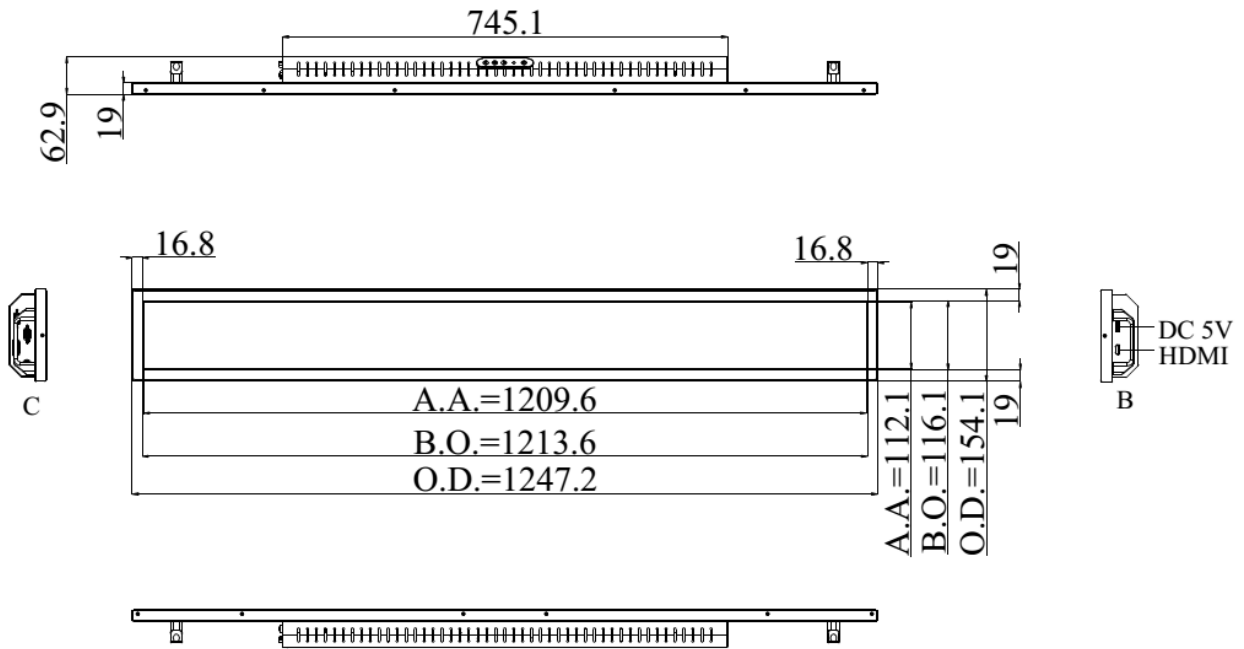

### Specifications

Model Name	SSD4788-B V1
Description	47.8" Resizing LCD, 1600 nits LED backlight, 1920x178
Screen Size	47.8"
Display Area (mm)	1209.6(H) x 112.1(V)
Brightness	1600 cd/m <sup>2</sup>
Resolution	1920x178
Aspect Ratio	16 : 1.5
Contrast Ratio	1700 : 1
Pixel Pitch (mm)	0.63(H) x 0.63(V)
Pixel Per Inch (PPI)	40
Viewing Angle	178°(H), 178°(V)
Color Saturation (NTSC)	81%
Display Colors	16.7M
Response Time (Typical)	8ms
Panel Interface	LVDS
AD Board Input Interface	VGA, DVI-D, HDMI
Input Power	DC12V
Power Consumption	42W
OSD Key	4 Keys (Power Switch, Menu, +, -)
OSD Control	Brightness, Color, Contrast, Auto Turing, H/V Position...etc
Dimensions (mm)	1247.2 x 154.1 x 62.9
Bezel Size(U/B/L/R)	19/19/16.8/16.8 mm
Weight (Net)	6.6 kg
Mounting	400x75
Operating Temperature	0 °C ~ 50 °C
Storage Temperature	-20 °C ~ 60 °C

## Mechanical Drawing

### Outline Dimensions

Unit: mm

NOTE :

O.D. : OUTLINE DIMENSION

B.O. : BEZEL OPENING

A.A. : LCD ACTIVE AREA

A : 4-M6\_USER HOLE\_MAX. DEPTH=8 mm