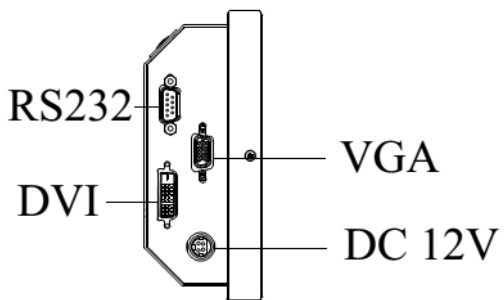

### Specifications

Model Name	SSD4788-B V1
Description	47.8" Resizing LCD, 1600 nits LED backlight, 1920x178
Screen Size	47.8"
Display Area (mm)	1209.6(H) x 112.1(V)
Brightness	1600 cd/m <sup>2</sup>
Resolution	1920x178
Aspect Ratio	16 : 1.5
Contrast Ratio	1700 : 1
Pixel Pitch (mm)	0.63(H) x 0.63(V)
Pixel Per Inch (PPI)	40
Viewing Angle	178°(H), 178°(V)
Color Saturation (NTSC)	81%
Display Colors	16.7M
Response Time (Typical)	8ms
Panel Interface	LVDS
AD Board Input Interface	VGA, DVI-D, HDMI
Input Power	DC12V
Power Consumption	42W
OSD Key	4 Keys (Power Switch, Menu, +, -)
OSD Control	Brightness, Color, Contrast, Auto Turing, H/V Position...etc
Dimensions (mm)	1247.2 x 154.1 x 62.9
Bezel Size(U/B/L/R)	19/19/16.8/16.8 mm
Weight (Net)	6.6 kg
Mounting	400x75
Operating Temperature	0 °C ~ 50 °C
Storage Temperature	-20 °C ~ 60 °C

SSD= Panel+ LED Driving Board + AD Control Board + Housing

*Specifications are subject to change without notice.*

*All brands or product names are trademarks or registered trademarks of their respective companies.*

## Mechanical Drawing

### Outline Dimensions

Unit: mm

NOTE :

O.D. : OUTLINE DIMENSION

B.O. : BEZEL OPENING

A.A. : LCD ACTIVE AREA

A : 4-M6\_USER HOLE\_MAX. DEPTH=8 mm