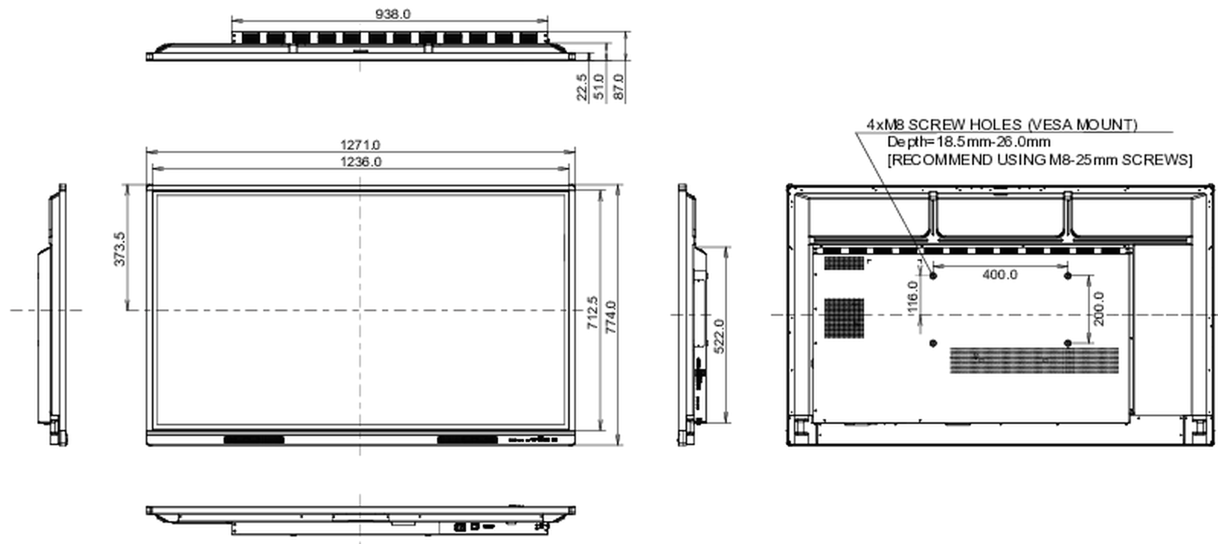

09 SUSTAINABILITY

Regulations

CB, CE, TÜV-Bauart, EAC, RoHS support, ErP, WEEE, REACH (RoHS)

REACH SVHC

above 0.1%: Lead

10 DIMENSIONS / WEIGHT

Product dimensions W x H x D

1271 x 744 x 87mm

Box dimensions W x H x D

1401 x 859 x 220mm

Weight (without box)

26kg

Weight (with box)

34.5kg

EAN code

4948570120628

All trademarks and registered trademarks acknowledged. E & O E. Specification subject to change without notice. All LCD's comply with ISO-9241-307:2008 in connection with pixel defects.

© IIYAMA CORPORATION. ALL RIGHTS RESERVED