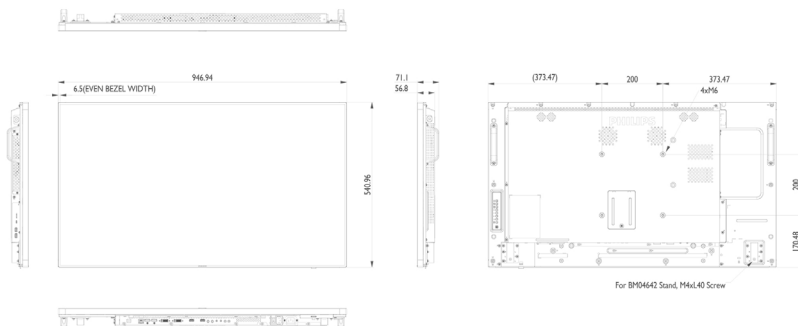

Power

- Standby power consumption: <0.4 W
- Mains power: 100 ~ 240 VAC, 50 ~ 60 Hz
- Consumption (Typical): 85 W
- Consumption (EPA 7.0): 83.32 W

Operating conditions

- Temperature range (operation): 0 ~ 40 °C
- Temperature range (storage): -20 ~ 60 °C
- Relative humidity: 20 ~ 80 %
- Altitude: 0 ~ 3000 m
- MTBF: 60,000 hour(s)

Sound

- Built-in speakers: 2 x 10W RMS

Accessories

- Included accessories: Remote Control, Batteries for remote control, Quick start guide, RS232 cable, AC Power Cord
- Optional accessories: ColourCalibrationKit (CCK4601), Table top stand

Multimedia Applications

- USB Playback Audio: AAC, AIF, AIFF, M4A, MP3, WAV, WMA, ASF, LPCM, M3U, MP4
- USB Playback Picture: BMP, GIF, JPEG, JPG, PDF
- USB Playback Video: M2TS, M4V, MK3D, MKV, MP4, MPEG, MPG, MTS, TS, TTS, VOB, WMV

Miscellaneous

- On-Screen Display Languages: English, French, German, Spanish, Polish, Turkish, Russian, Italian, Simplified Chinese, Traditional Chinese, Arabic, Japanese, Danish, Dutch, Finnish, Norwegian, Portuguese, Swedish
- Regulatory approvals: EnergyStar 7.0, CE, FCC, Class B, UL/cUL, CCC, C-Tick, RoHS, GOST, BSMI, CB, J-Moss, PSE, VCCI
- Warranty: 3 year warranty

Internal Player

- CPU: Octacore Cortex A53 1.5GHz
- GPU: PowerVR SGX6110
- Memory: 2GB DDR3
- Storage: 16GB EMMC

Issue date 2017-07-11

Version: 2.0.1

12 NC: 8670 001 41448
EAN: 87 12581 74215 7

© 2017 Koninklijke Philips N.V.
All Rights reserved.

Specifications are subject to change without notice.
Trademarks are the property of Koninklijke Philips N.V.
or their respective owners.

www.philips.com