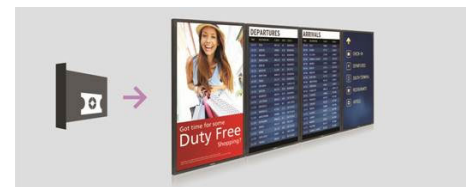

OPS Insert

Turn your display into an all-in-one digital signage solution and create a display network which is connected, intelligent and secure. Open Pluggable Specification (OPS) is an industry standard slot into which you can add an OPS-standardized media player. This cable free solution gives you the ability to install, use or maintain your hardware whenever you need.