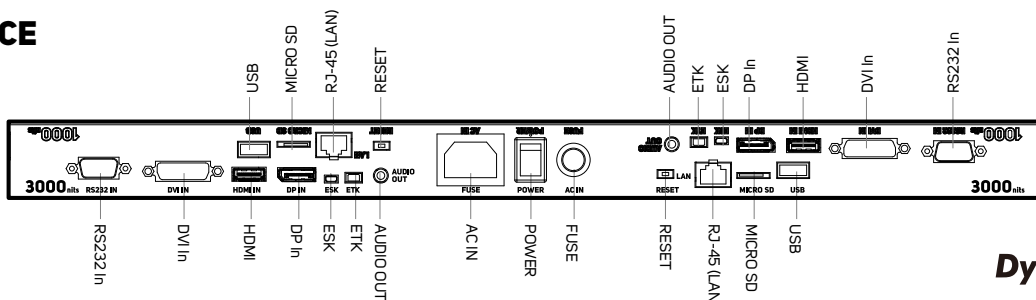

SPECIFICATION

MODEL	DW551DR4		
PANEL	LCD Panel Type	54.64 inches LCD (x2)	
	Native Resolution	1920 x 1080	
	Backlight	LED	
	Default Color Temperature	D65 (6500 K)	
	Brightness	1000 nits/ 3000 nits	
	Color Depth	8 bits	
	Contrast Ratio	3000:1	
	Response Time (Typ.)	9 ms	
	Viewing Angle (H/V)	178° / 178°	
	Light Life Time (Typ.)	100,000 hrs	
POWER	Power Supply	Internal	
	Rated Voltage	100-240V ~ 50/60Hz	
	Power On Mode (Typ./ Max)	240 W / 380 W	
MECHANICAL SPECS	Power Saving Mode	< 1W	
	Bezel Width (T/B/L/R)	Even bezel 29.5 mm	
	Cabinet Color	Black	
	Monitor Dimension (LxHxD, w/o stand)	1272.8 x 743.3 x 62.7 mm	
	Monitor Weight	40 kg	
	Orientation	Portrait/ Landscape	
	Carring Handles	Yes	
	Language	English	
	Support SNMP (Up to V3.0)	Yes	
	Dimming Control	Yes	
USER INTERFACE	Proof of Image Retention	Yes	
	Auto Orientation Sensor	Yes	
	Ambient Light Sensor	Yes	
	Power On/Off Scheduling	Yes	
	Internal Temperature Sensor	Yes	
INPUT	OSD Menu Rotation	Yes	
	HDMI 1.4b (HDCP 1.4)	x2 (1080p)	
	Display Port 1.2	x2	
	DVI-D	x2	
	Micro SD Slot	x2 (For Internal Player)	
OUTPUT	USB 2.0	x2 (For Internal Player)	
	Audio	x2	
EXTERNAL CONTROL	RS-232	In x2	
	RJ-45	x2 (LAN)	
INTERNAL PLAYER	Operating System	Android 7.1.2	
	Processor	ARM Quad-Core Cortex-A7	
	Clock Speed	1.2 GHz	
	Main Memory Interface	DDR3L-1066, 1GB	
	Graphics	Mali-400MP2 GPU, Support OpenGL ES1/2.0	
	Storage	Internal: Nand flash 8GB(multi sources) External: Support Micro SD, Up to 32GB	
	Multimedia	VP8/H265/H264 video decoders, up to 60fps 1080P other video decoders (VC-1, MPEG-1/2/4, VP8)	
	Wi-Fi Specification	802.11 b/g/n | 2412.0MHz - 2462.0MHz	
	Operating Temperature	0° C ~ 45° C	
	ENVIRONMENT	Storage Temperature	-20° C ~ 60° C
Humidity		10% ~ 80% RH Non-condensing	
CERTIFICATION	CE / FCC / RoHS		

DIMENSIONS

Unit: mm [inch]

INTERFACE

DynaScan