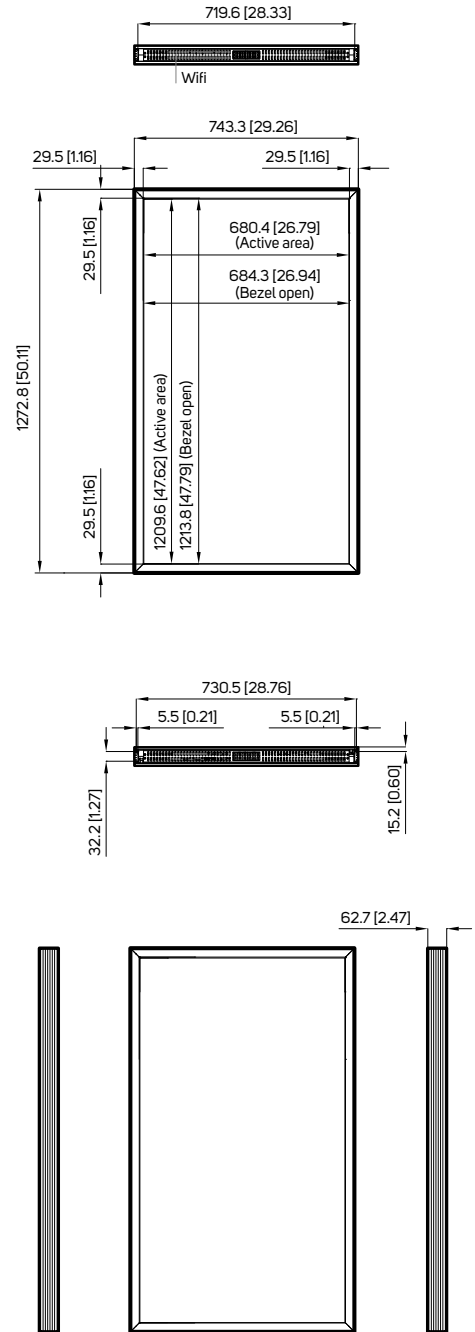

DIMENSIONS

Unit: mm [inch]