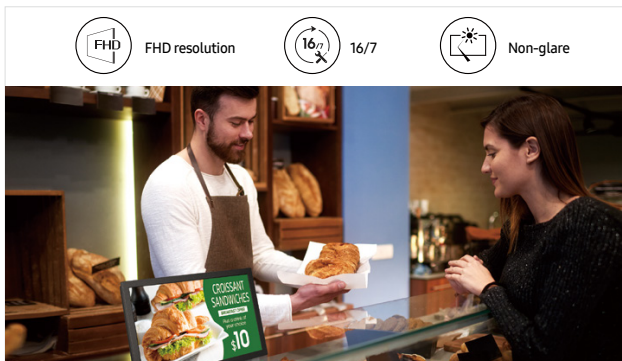

Key features

Crisp and visible content

The display supports 1920x1080 FHD resolution, displaying crisp and easy-to-read content. This is enhanced by a non-glare panel which always delivers clear content in any ambient light. These innovative features are supported by reliable 16/7 operation, suitable for professional use.