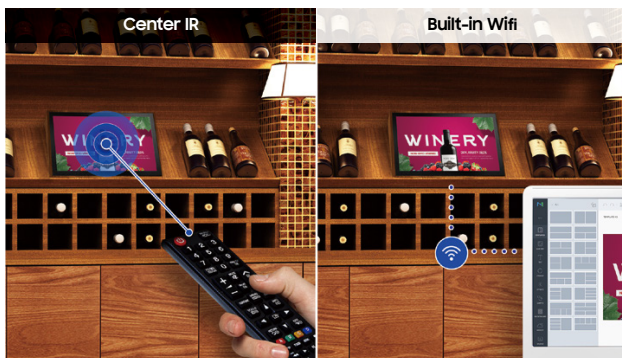

Convenient, clean display control

With center IR, each display receives IR signals direct to the panel, allowing easy and convenient remote control even with a tailored installation. When mounted, display doesn't require an IR receiver cabling extension. Built-in Wi-Fi allows wireless remote management for both content and display.