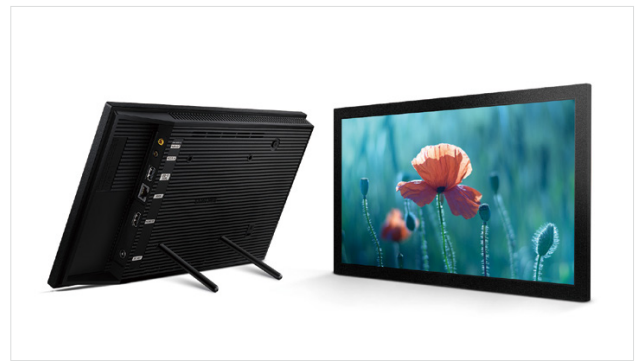

Slim, smart design

The compact and slim design of the QB13R allows for efficient space utilization, even in compact locations. A sleek back design makes the display optimal for both wall mounting or simply standing, while the connectivity, content play and device controls are easy to operate.