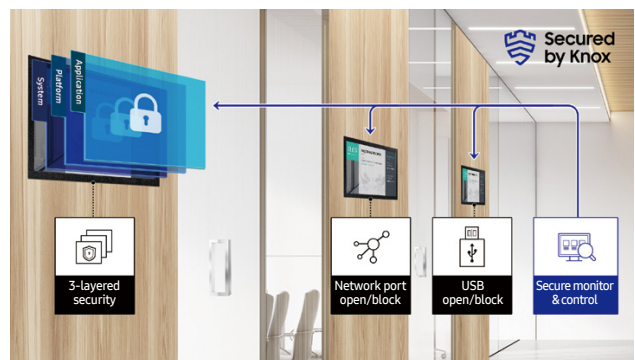

QB13R : Small Display

The QB13R, FHD resolution display delivers clear and vibrant content, all in a slim and compact design. It can easily be applied to any business environment, such as a tool to display schedules, information and promotions in corporate lobbies, elevators and in front of meeting rooms and classrooms. To engage customers more directly, the QB13R can also be used as a store shelf display to promote a specific or targeted item, in addition to showing promotions at the point of sale (POS) or counter.

Powerful content playback

With an embedded MagicINFO S player, backed by TIZEN, the QB13R allows efficient and seamless playback without any external media player. SSSP also allows easy content development through reinforced compatibility with multiple web formats.

Convenient, clean display control

With center IR, each display receives IR signals direct to the panel, allowing easy and convenient remote control even with a tailored installation. When mounted, display doesn't require an IR receiver cabling extension. Built-in Wi-Fi allows wireless remote management for both content and display.

Slim, smart design

The compact and slim design of the QB13R allows for efficient space utilization, even in compact locations. A sleek back design makes the display optimal for both wall mounting or simply standing, while the connectivity, content play and device controls are easy to operate.