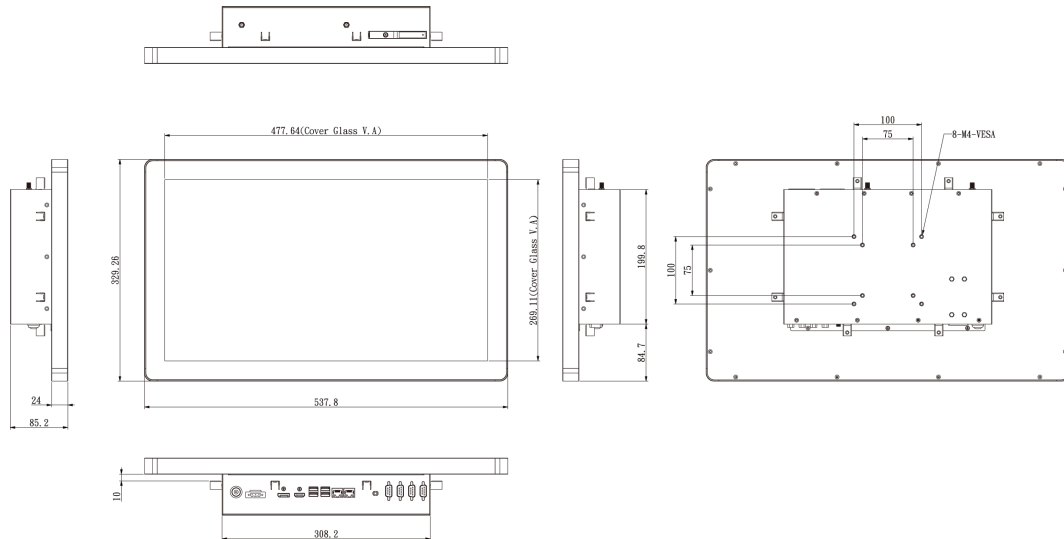

### Mechanical

Construction	Aluminum Front Bezel and Case
IP Rating	Front Panel IP65 / IP66 Compliant
Mounting	VESA / Panel Mount
Dimension	537.8 x 329.2 x 85.2

## Dimension & I/O Connector