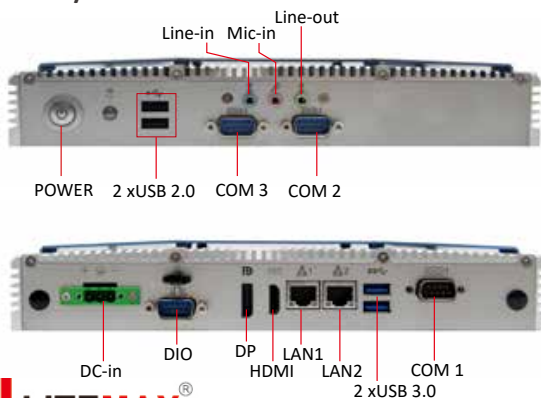

IBOX-SKL2 D TYPE

Fanless Box system with Intel® Core™ i3-6100U/ Celeron® 3955U (Skylake-U) Processor

Entry Box PC

Key Features

- Intel® Core™ i3-6100U/ Celeron® 3955U (Skylake-U) Processor
- Dual display: HDMI/DP
- Two Intel Gigabit Ethernet ports
- 1 DP, 1 HDMI, 4 USB, 2 COM, 2 LAN, 1 Audio, 1DIO
- DC 9 ~ 36V input
- Watchdog timer

Product Specification

System color	Silver
Mechanical	Aluminum extrusion and heavy-duty steel
CPU	Intel® Core™ i3-6100U 2.3GHz dual core processor(TDP 15W) Intel® Celeron® 3955U 2.0GHz dual core processor(TDP 15W)
Chipset	Intel® Skylake-U integrated
Graphic	Intel® HD Gen. 9 Graphics
BIOS	AMI SPI Flash ROM
System memory	1 x 260-pin DDR4 2133MHz SDRAM; max. up to 16GB
System I/O	1 x HDMI, 1 x DP, 3 x COM (2 x RS232, 1 xRS232/422/485, RS485 with auto flow control), 2 x USB 3.0, 2 x USB 2.0, 2 x LAN, 1 x Audio , 1 x DIO
Ethernet	2 x Gigabit Ethernet (1 x Intel® I210, 1 x Intel® I219LM)
Storage support	1 x 2.5" HDD , 1 x mSATA
Audio	Mic-in, Line-in, Line-out
Expansion slot	1 x Mini-PCIe (Full size with SIM) 1 x Mini-PCIe (Full size, share with mSATA)
System indicators	1 x Power LED
System controls	1 x Power on switch
Digital I/O	4 in / 4 out
Watchdog timer	Interval: Programmable 1 ~ 255 sec. Output: System reset
OS Support	Win7, Win8.1, Win10, Linux
Power supply	Wide range DC 9 ~ 36V input, phoenix connector
Operating temperature	0°C ~ 50°C (Optional -20°C ~ -40°C)
Storage temperature	-20°C ~ 80°C
Relative humidity	0% ~ 90% (non-condensing)
Mounting	Wall mount/VESA100 mount
Dimensions	261mm(W) x 146mm(D) x 40.5mm(H)
Weight	1.77 kg

Dimensions

Optional

Power cord	US (VN00000100CU) / EUR (VN00000200CU) / JP (VN00000300CU) / UK (VK00028600CU)
Power Adapter	90~264VAC.60W ADAPTER (VL22002000AH)

Ordering Information