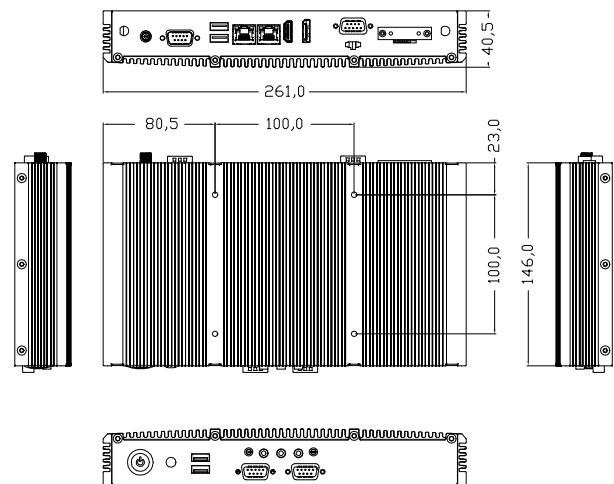

Dimensions