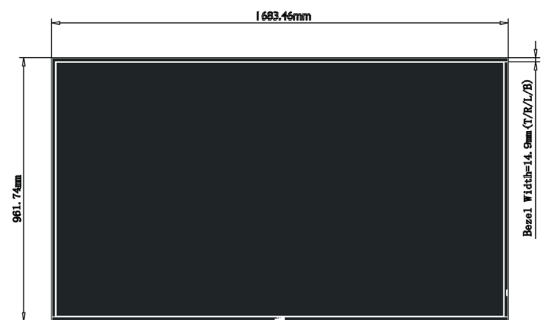

Hisense

75" Digital Signage Display

Specifications

Digital Display Panel

Backlight	DLED
Size	75"
Resolution	3840 x 2160
Refresh rate	60HZ
Color	1.07G (8 Bits+FRC)
Brightness	500 nits (typ)
Contrast(typ)	1200:1 (typ)
Response time(typ)	8ms (typ)
Viewing angle(Min.)	178°/178°
Color gamut	72%
Haze	1%
Orientation	Landscape & Portrait
Lifetime	50,000Hrs (min)
Operation Hours	7Day x 18Hour

Power

Input	AC 100V-240V @ 50/60HZ
Power Consumption	230W
Standby consumption	<0.5W (standby mode)

Physical

Bezel Color	Black
Set Dimension (WxHxD)	1683.5mm x 961.7mm x 69.5mm
Bezel width (T/L/R/B)	T/B/L/R:14.9mm
Net Weight	37.5kg
Packing Dimension (WxHxD)	1848 x 1158 x 203mm
Packed Weight	47.5kg
VESA	600mm x 400mm

System

OS	Android 8.0
DDR	3G
ROM	16G
Language	English/Chinese/Polish/Russian

Speaker

Built in speaker	10W x 2

Control Method

Remote	IR
RS232	1 x RS232 (RJ45)

Certification

Standard Certification	CB,CE,ERP,RCM,FCC/IC,CEC,CTUVus,ICASA	CB CE
EAN	6973172940532	ERP
Energy Table	75B4E30T	

Connectivity

WIFI	Yes
LAN	1 x RJ45
SD /TF Card	1 x TF
USB	1 x USB 2.0 1 x USB3.0
Input	2 x HDMI 2.0 Audio in
Output	Headphone Jack

Environment

Temperature	0 - 40°
Humidity	20% - 80%

What's in the box

Basic	Power cord
	Remote controller
	RS232 cable
	Battery
	User manual
	HDMI Cable

Dimensions

75" 1683.5 x 961.7 x 69.5 mm
37.5 kg

HISENSE B2B EUROPE

Beechavenue 139,
1119 RB Schiphol-Rijk,
Netherlands

www.hisense-b2b.com
sales@hisense-b2b.com