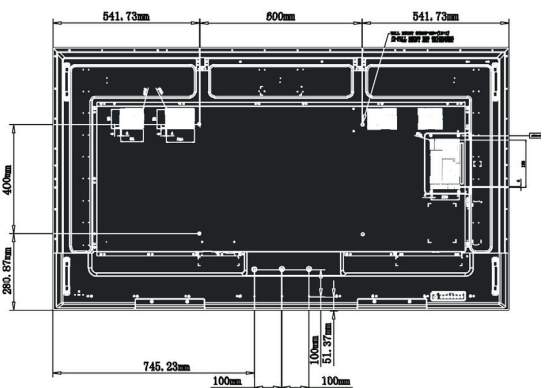

Hisense

75" Digital Signage Display

Specifications

Digital Display Panel

Backlight	DLED
Size	75"
Resolution	3840 x 2160
Refresh rate	60HZ
Color	1.07G (8 Bits+FRC)
Brightness	500 nits (typ)
Contrast(typ)	1200:1 (typ)
Response time(typ)	8ms (typ)
Viewing angle(Min.)	178°/178°
Color gamut	72%
Haze	1%
Orientation	Landscape & Portrait
Lifetime	50,000Hrs (min)
Operation Hours	7Day x 18Hour

Power

Input	AC 100V-240V @ 50/60HZ
Power Consumption	230W
Standby consumption	<0.5W (standby mode)

Physical

Bezel Color	Black
Set Dimension (WxHxD)	1683.5mm x 961.7mm x 69.5mm
Bezel width (T/L/R/B)	T/B/L/R:14.9mm
Net Weight	37.5kg
Packing Dimension (WxHxD)	1848 x 1158 x 203mm
Packed Weight	47.5kg
VESA	600mm x 400mm

System

OS	Android 8.0
DDR	3G
ROM	16G
Language	English/Chinese/Polish/Russian

Speaker

Built in speaker	10W x 2

Control Method

Remote	IR
RS232	1 x RS232 (RJ45)

Certification

Standard Certification	CB,CE,ERP,RCM,FCC/IC,CEC,CTUVus,ICASA	CB CE
EAN	6973172940532	ERP
Energy Table	75B4E30T	

Connectivity

WIFI	Yes
LAN	1 x RJ45
SD /TF Card	1 x TF
USB	1 x USB 2.0 1 x USB3.0
Input	2 x HDMI 2.0 Audio in
Output	Headphone Jack

Environment

Temperature	0 - 40°
Humidity	20% - 80%

What's in the box

Basic	Power cord
	Remote controller
	RS232 cable
	Battery
	User manual
	HDMI Cable

Dimensions

75" 1683.5 x 961.7 x 69.5 mm
37.5 kg

HISENSE B2B EUROPE

Beechavenue 139,
1119 RB Schiphol-Rijk,
Netherlands

www.hisense-b2b.com
sales@hisense-b2b.com