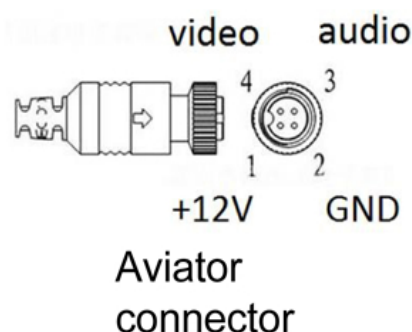

### ASL-S

Video System	PAL
Pick Up Element	1/4" CMOS Image Sensor
Image Signal Process	Digital Signal Processing System
Lens / Viewing Angle	3.6mm Lens/120 Degree
Number Of Pixel	1280x720
Effective Pixels	Approximately 3 Megapixel
Resolution	AHD 720P
Power Supply	DC 12 ± 1A, Aviator Connector to MDVR
Power Consumption	80mA
Scanning System	2:1 Interlace
Sensitivity	0.01 Lux (IR 10m)
S/N Ratio	Max 50 dB
Auto Gain Control	Auto
Mirroring	Optional (BV)
White Balance	Auto
Electronic Shutter	Auto: 1/50 S to 1/100,000 S (Pal)
Output	1 Vp-p Composite Video Output, 75 OHMS, Aviator Connector to MDVR
Operating Temperature	-10°C ~ +60°C
Dimensions (HxWxD)	63 x 77 x 89 mm
Weight	270g
IR Range	10m
Video cable length	40cm
IP Rating	IP69