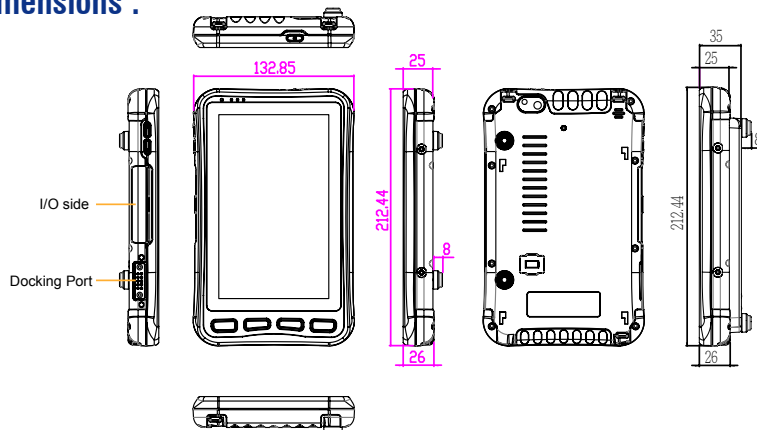

Dimensions :

Accessories:	
Default	Quick Start Guide
	User Manual
	50W Adapter
	5300mAh Second battery

Order Information:	
Model Name	Configuration
M700D	Standard
M700D-3	with 3G card