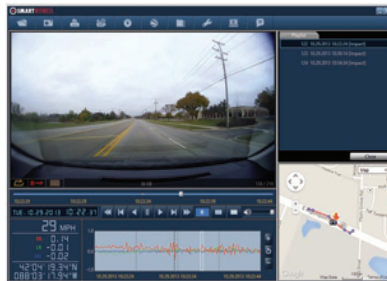

HD Black Box Dash Camera for Commercial Fleets

ASL1080-LCA

ASL1080-LCA

The ASL1080-LCA records exactly what happened before, during and after an incident on the road. It does this by recording the following information: Drivers view of the road, vehicle location, impact force of accident, audio and driving style (speed, acceleration, braking and steering.) Exonerating drivers from false claims.

COMMERCIAL GRADE

- No Mechanical or Moving Parts
- Resistant to Heat & Vibration
- Up to 32GB of SD flash memory
- Tamper-resistant Enclosure
- Proprietary Video Capture Format
- Permanent Power Cable
- Compact Size: 3.5" x 2" diameter, Fast, Tool-Free Installation

VIDEO/DATA ANALYSIS

- PC & Mac Analysis Software
- Integrated Google™ Maps
- Detailed G-Force/Impact Data
- Printable Event Reports
- AVI Conversion Tool
- Log Data Viewer & Search filter
- View Vehicle speed, Direction Location, & Driving behaviors