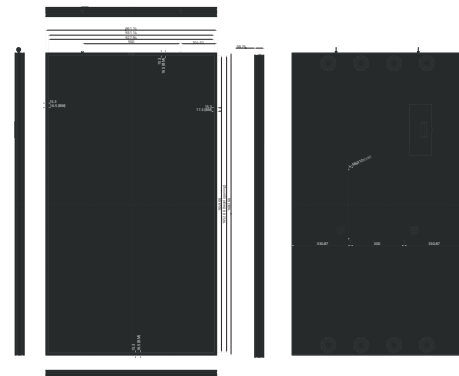

Hisense

75" High Brightness Display

Specifications

General	Special Order		
Model	75WF25	75WF35	75WF45
Screen Size	75"	75"	75"
Screen Active Area(mm)	1675.2x927.936	1675.2x927.936	1675.2x927.936
Resolution	UHD(3840x2160)	UHD(3840x2160)	UHD(3840x2160)
Aspect Ratio	16:9	16:9	16:9
Brightness(nit)	2500nits	3500nits	4500nits
Contrast Ratio	1200:1	1200:1	1200:1
Dynamic CR	Upto 250000:1	Upto 350000:1	Upto 450000:1
Viewing Angle(H/V)	178°/178°	178°/178°	178°/178°
Backlight Life Cycle	50,000 Hrs	50,000 Hrs	50,000 Hrs
Operation Hours	24/7	24/7	24/7
Response Time	8ms	8ms	8ms
Screen Orientation	Portrait or Land-scape	Portrait or Land-scape	Portrait or Land-scape

Physical

IP rating	IP5X (Front Panel)
Glass	No
Shell	Aluminum
Standard Color	Black
Bezel width(T/L/R/B)	15.3mm(T/B/L/R)
Dimensions	1682.66(H)x961.74(W)x56.75(D) mm
Net Weight	TBD
Packing Dimensions(WxHxD)	1797(W)x1076(H)x189(D) mm
20GP container capacity (pcs)	72 PCS
40GP container capacity (pcs)	144 PCS

Power

Power Supply	AC 110 /220V,50/60Hz
Power Type	Built-In Power
Power Consumption	TBD

What's in the box

Accessories	Power cord Remote controller User manual WIFI antenna
-------------	--

Dimensions

75" 1682.66 x 961.74 x 56.75 mm
TBD