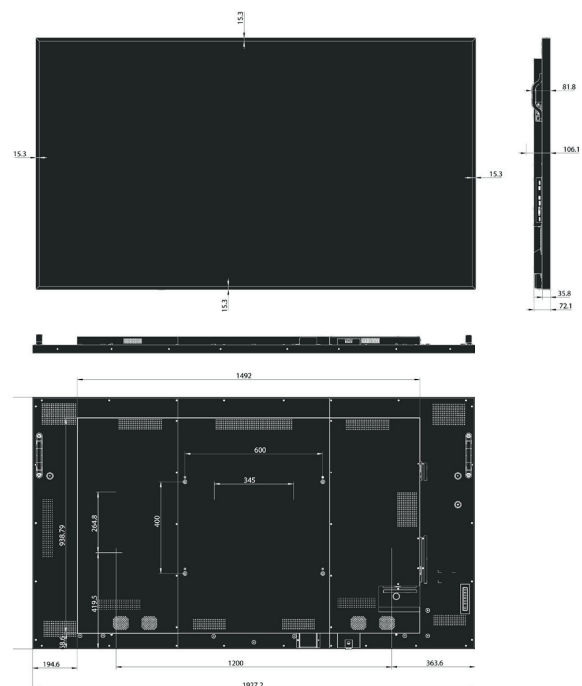

### Physical

Bezel Color	Black
Set Dimension(WxHxD )	1927.2mm x 1098mm x 72.1mm
Bezel width(T/L/R/B)	15.3mm (T/B/L/R)
Net Weight	62kg
Packing Dimension (WxHxD )	2127mm x 1312mm x 297mm
Packed Weight	76.1kg
VESA	600mm x 400mm

### Dimensions

**86"** 1927.2x1098x72.1mm  
62 kg