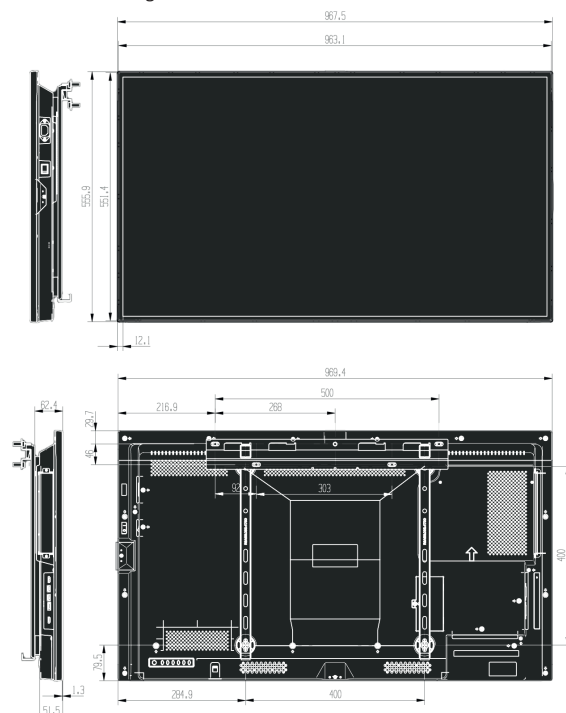

### Physical

Bezel Color	Black
Set Dimension(W×H×D )	968mm x 556mm x 58.5mm
Bezel width(T/L/R/B)	12.1mm (T/B/L/R)
Net Weight	13.5kg
Packing Dimension (W×H×D )	1074mm x 663mm x 160mm
Packed Weight	17.0kg
VESA	400mm x 400mm

### Dimensions

**43"** 968 x 556 x 58.5 mm  
13.3 kg