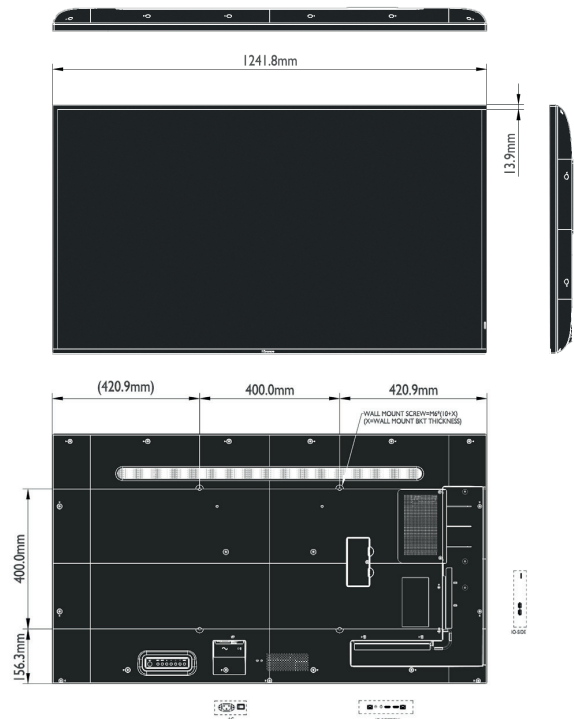

Hisense

55" Digital Signage Display

Specifications

Digital Display Panel

Backlight	DLED
Size	55"
Resolution	3840 x 2160
Refresh rate	60HZ
Color	1.07G (8 Bits+FRC)
Brightness	500 nits (typ)
Contrast(typ)	1200:1 (typ)
Response time(typ)	8ms (typ)
Viewing angle(Min.)	178°/178°
Color gamut	72%
Haze	1%
Orientation	Landscape & Portrait
Lifetime	50,000Hrs (min)
Operation Hours	7Day x 18Hour

Power

Input	AC 100V-240V @ 50/60HZ
Power Consumption	171W
Standby consumption	<0.5W (standby mode)

Physical

Bezel Color	Black
Set Dimension (WxHxD)	1241.8mm x 712.6mm x 69.7mm
Bezel width (T/L/R/B)	T/B/L/R:13.9mm
Net Weight	16.6kg
Packing Dimension (WxHxD)	1350 x 860 x 160mm
Packed Weight	21.8kg
VESA	400mm x 400mm

System

OS	Android 8.0
DDR	2G
ROM	16G
Language	English/Chinese/Polish/Russian

Speaker

Built in speaker	8W x 2

Control Method

Remote	IR
RS232	1 x RS232 (RJ45)

Certification

Standard Certification	CB,CE,ERP,RCM,FCC/IC,CEC,CTUVus,ICASA	CB CE
EAN	6973172940785	ERP
Energy Table	55B4E31T	

Connectivity

WIFI	Yes
LAN	1 x RJ45
SD /TF Card	1 x TF
USB	1 x USB 2.0 1 x USB3.0
Input	2 x HDMI 2.0 Audio in
Output	headphone Jack

Environment

Temperature	0 - 40°
Humidity	20% - 80%

What's in the box

Basic	Power cord
	Remote controller
	RS232 cable
	Battery
	User manual
	HDMI Cable

Dimensions

55" 1241.8 x 712.6 x 69.7 mm
16.6 kg

HISENSE B2B EUROPE

Beechavenue 139,
1119 RB Schiphol-Rijk,
Netherlands

www.hisense-b2b.com
sales@hisense-b2b.com