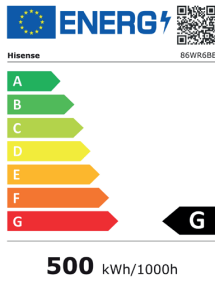

HISENSE B2B EUROPE
Beechavenue 139,
1119 RB Schiphol-Rijk,
Netherlands

www.hisense-b2b.com
sales@hisense-b2b.com