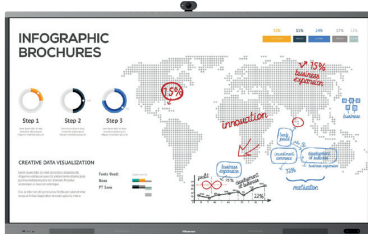

Hisense

86" Advanced Interactive Display

Specifications

Interactive Display Panel

LCD Size	86"
Backlight Type	D-LED
Resolution	3840x2160(pixels)
Brightness	370cd/m²(typ.)
Contrast Ratio	250,000:1
Response Time	8ms (typ.)
Refreshing Frequency	60Hz
Viewing Angle	178°(H) / 178°(V)
Lifetime	50,000 hrs (min.)
Color Gamut(X% NTSC)	85%
Display Colors	1.07B(10bit)

System

OS	Android 8.0
Language	Chinese/English/German/French/Italian /Spanish/Thai/Indonesian

Speaker

Audio Output Power	2 x 15W/8Ω

Connectivity

Wi-Fi	IEEE 802.11a/b/g/n/ac (2x2) (2.4G and 5G)
Bluetooth	BT5.1
Input	HDMI IN (2.0) x 2 DP IN (1.2a) x 1 OPS(optional) x 1 LAN x 1 USB 2.0 x 2 (1 for Camera) USB 3.0 x 2 Type-C x 1 Touch x 1 RS232 IN x 1
Output	HDMI OUT (2.0) x 1 S/PDIF OUT x 1 Audio OUT x1

Power

Power Requirements	AC 100 V ~ 240 V, 50/60 Hz
Power Consumption Without OPS	460W

Touch

Sensing Type	Infrared Touch Frame
Surface Protection	4mm Anti-Glare Glass
Infrared Touch	≤20 points
Touch Accuracy	90%(±1mm)
Response Time	≤8ms
Minimum Touch Object	≥2mm

Physical

Housing Color	Black
Product Size (W x H x D)	1957 x 1178 x 94mm
Package Size (W x H x D)	2158 x 1370 x 302mm
Net Weight	74.2kg
Packed Weight	102kg
VESA	1000x400mm, 4-M8 screw

Optional

Basic	Mobile Cart
	OPS
	Plug-in Camera

What's in the box

Basic	User manual
	Pen x 2
	Remote Control
	Hanging Wheel x 4
	Wireless Cast
	Power Cable
	Battery x 2
	Wall Mount Bracket