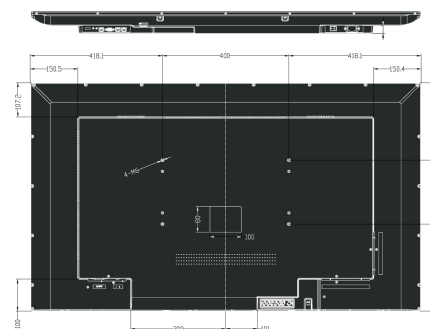

Media Player compatibility

OPS Type Compatible	No
---------------------	----

What's in the box

Basic	Power cord, Remote control, RS232 cable, Battery, User manual
-------	---

Dimensions

55" 1236.1 x 715.2 x 70.7 mm
15.5 kg