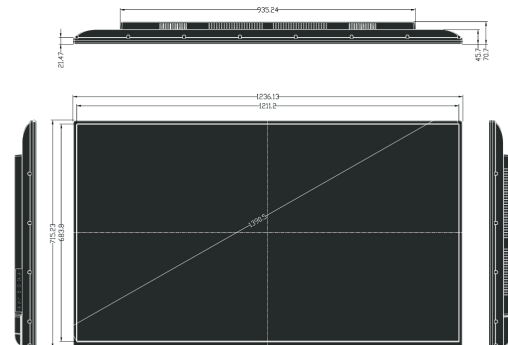

Power

Input	AC 100~240V(50/60Hz)
Power Consumption	200W
Standby consumption	<0.5W

Physical

Bezel Color	Black
Set Dimension(WxHxD)	1236.1mm x 715.2mm x 70.7mm
Bezel width(T/L/R/B)	12mm (U/L/R), 19mm (B)
Net Weight	15.5 kg
Packing Dimension (WxHxD)	1335mm x 160mm x 835mm
Packed Weight	20.5 kg
VESA	400mm x 200mm

Media Player compatibility

OPS Type Compatible	No
---------------------	----

What's in the box

Basic	Power cord, Remote control, RS232 cable, Battery, User manual
-------	---

Dimensions

55" 1236.1 x 715.2 x 70.7 mm
15.5 kg