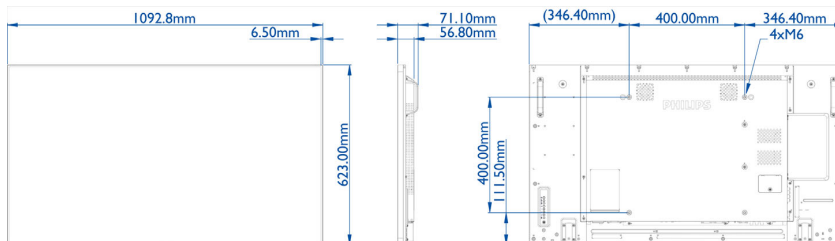

Dimensions

- Set dimensions (W x H x D): 1092.78 x 623.0 x 56.8 mm
- Set dimensions in inch (W x H x D): 43.0 x 24.5 x 2.3 inch
- Bezel width: 6.5 mm
- Product weight (lb): 41.9 lb
- Product weight: 19.0 kg
- VESA Mount: 400 x 400 mm, M6

Convenience

- Placement: Landscape (24/7), Portrait (24/7)
- Tiled Matrix: Up to 15 x 15
- Keyboard control: Hidden, Lockable
- Signal Loop Through: DVI, VGA, RS232, IR Loophrough, DisplayPort
- Network controllable: RJ45, RS232, One Wire (HDMI-CEC), HDMI (One Wire)
- Energy saving functions: Smart Power
- Screen saving functions: Pixel Shift, Low Bright
- Ease of installation: AC Out, Smart Insert

Power

- Standby power consumption: <0.4 W
- Mains power: 100 ~ 240 VAC, 50 ~ 60 Hz
- Consumption (Typical): 95 W
- Consumption (EPA 7.0): 99.83 W

Operating conditions

- Temperature range (operation): 0 ~ 40 °C
- Temperature range (storage): -20 ~ 60 °C
- Relative humidity: 20 ~ 80 %
- Altitude: 0 ~ 3000 m
- MTBF: 60,000 hour(s)

Sound

- Built-in speakers: 2 x 10W RMS

Accessories

- Included accessories: Remote Control, Batteries for remote control, Quick start guide, RS232 cable, AC Power Cord
- Optional accessories: ColourCalibrationKit (CCK4601), Table top stand

Multimedia Applications

- USB Playback Audio: AAC, AIF, AIFF, M4A, MP3, WAV, WMA, ASF, LPCM, M3U, MP4
- USB Playback Picture: BMP, GIF, JPEG, JPG, PDF
- USB Playback Video: M2TS, M4V, MK3D, MKV, MP4, MPEG, MPG, MTS, TS, TTS, VOB, WMV

Issue date 2017-03-16

Version: 2.0.1

12 NC: 8670 001 41456
EAN: 87 12581 74221 8

© 2017 Koninklijke Philips N.V.
All Rights reserved.

Specifications are subject to change without notice.
Trademarks are the property of Koninklijke Philips N.V. or their respective owners.

www.philips.com