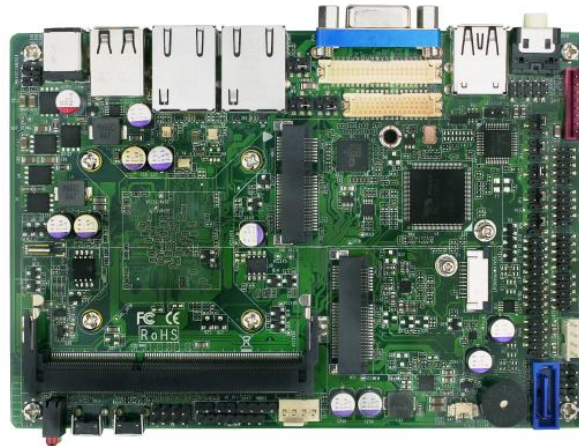

BYT-35-N2930

Specifications

CPU	Intel® Bay Trail N2930 2.16GHz (Burst) 1.83GHz Quad Core		
RAM	DDR3L 1333MHz memory support up to 8GB in SO-DIMM slot x1		
BIOS	AMI BIOS		
Display	Intel® HD Graphics with MultiDisplay support VGA: resolution support up to 1920 x 1200 eDP: resolution support up to 1920 x 1080 LVDS: resolution support up to 1920 x 1080, dual channel 24-bit mode		
Audio	Realtek ALC662 HD Audio		
LAN	Realtek 8111G Gigabit Ethernet Controller		
Expansion	MiniPCIe (full size, share with mSATA) x1	MiniPCIe (half size) x1	
Disk Support	mSATA x1 (share with MiniPCIe)	SATA interface x1	
I/O Interface	8-bit GPIO x1 GigaLan x2 PS/2 interface x1 USB (ver. 3.0) x1	COM x4 (RS232/422/485 x1) Line-out & MIC-in SMBus x1 VGA x1	eDP x1 LVDS x1 USB (ver. 2.0) x7
Connectors	2-pin header for SPDIF x1 6-pin header for PS/2 interface x1 9-pin header for Line-out, MIC-in x1 15-pin D-ub connector for VGA x1 Phone jack for Line-out x1 USB connector for USB2.0 x3	4-pin header for SMBus x1 7-pin SATA connector for SATA interface x1 9-pin header for USB2.0 x2 30-pin header for LVDS x1 Power jack for Power input x1 USB connector for USB3.0 x1	4-pin wafer for SATA power output x1 9-pin header for COM x4 10-pin header for 8-bit GPIO x1 40-pin header for eDP x1 RJ45 connector x2
Power Requirement	9 to 24VDC standard input from DC-in jack support for ATX/AT mode		
Operating Temperature	0°C to 60°C		
Dimension	148 x 102 mm		
O/S Support	Windows 10	Windows 7	Linux