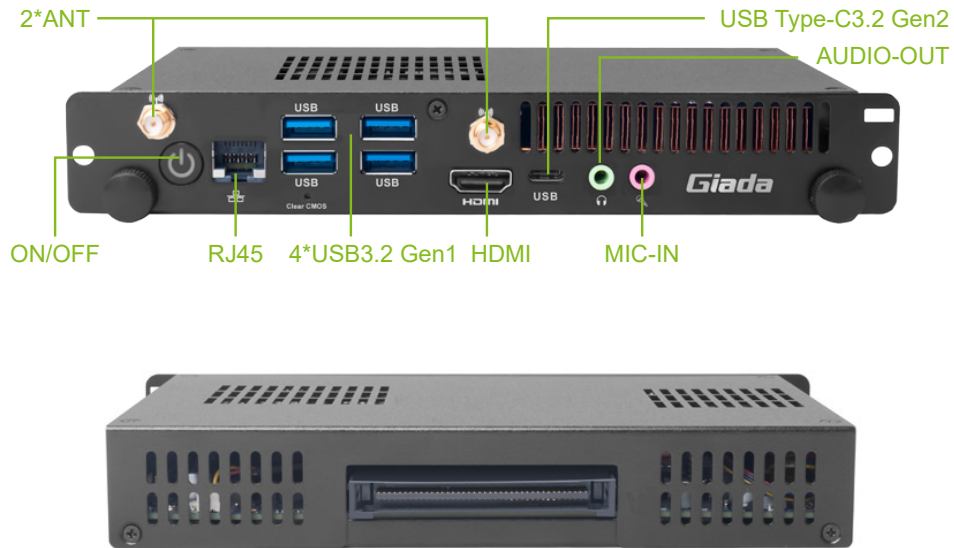

Dimensions and Drawing

Order information

PC611-1115G440N0G-GIA	CPU: Intel® Core™ i3-1115G4
PC611-1135G740N0G-GIA	CPU: Intel® Core™ i5-1135G7
Packing List	2 x Wi-Fi Antenna
Package	Carton, EPE

Optional items

Wi-Fi/BT Module	Intel® Dual Band Wireless-AC 3165, Intel® Dual Band Wireless-AC 9260, Intel® Wi-Fi 6E AX200, Intel® Wi-Fi 6E AX210 (Gig+)
Operating System License	Windows 10 (64bit), Windows 11 (64bit)