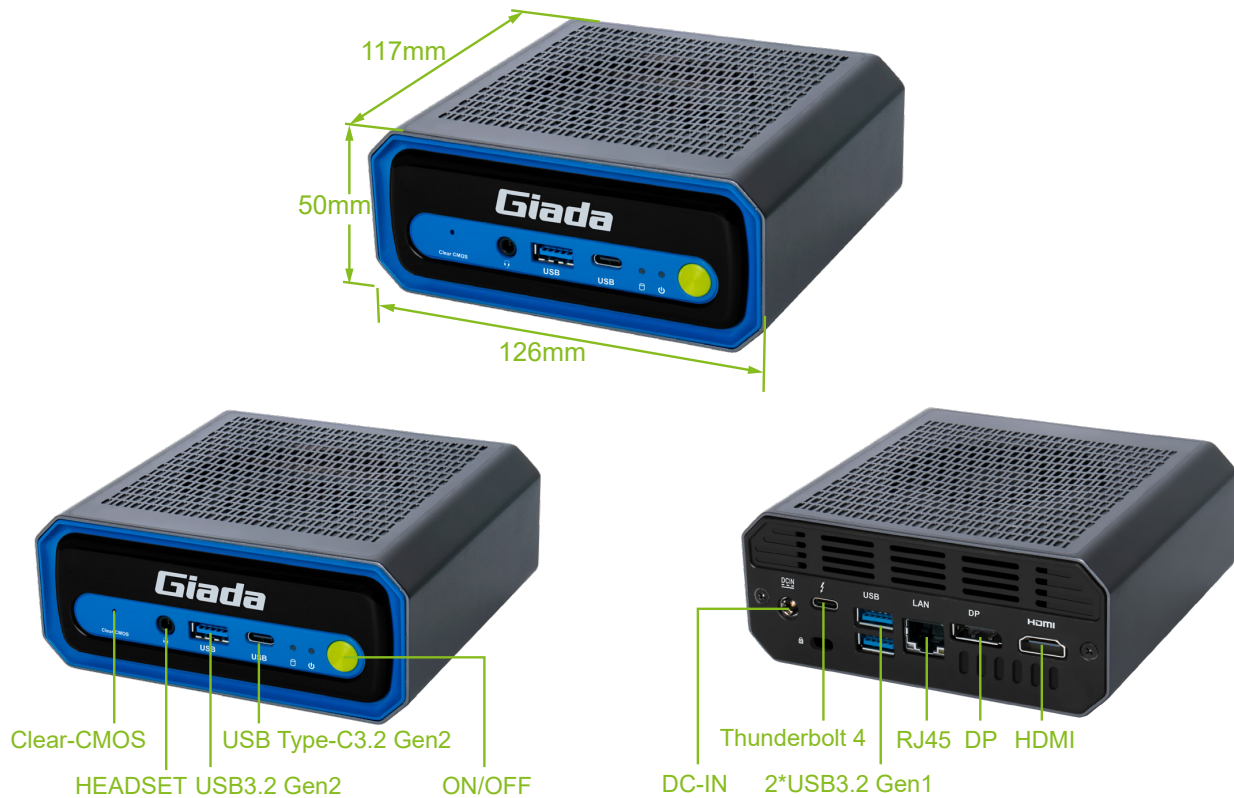

Dimensions and Drawing

Order information

N601-125H50N0G-GIA	CPU: Intel® Core™ Ultra 5 processor 125H Memory: NA Storage: NA
N601-155H50N0G-GIA	CPU: Intel® Core™ Ultra 7 processor 155H Memory: NA Storage: NA
Packing List	1 x AC Power Cable, 1 x AC Power Adapter
Package	Carton, EPE

Optional items

VESA Mounting	-
Wi-Fi/BT Module	Wi-Fi 5 (802.11ac): Intel® Wireless-AC 9260, Intel® Wireless-AC 9560 Wi-Fi 6 (802.11ax): Intel® Wi-Fi 6 AX200, Intel® Wi-Fi 6 AX201, Wi-Fi 6E (802.11ax): Intel® Wi-Fi 6E AX210
Operating System License	Windows 11 (64bit)