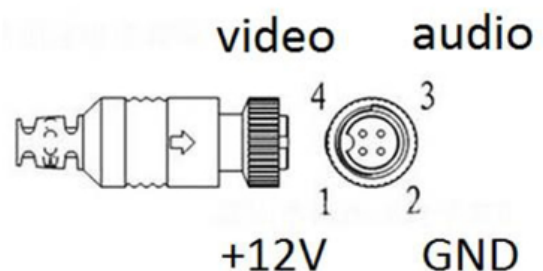

ASL-R

720P AHD Vehicle Camera

Specifications

SVC-R

Video System	PAL
Pick Up Element	1/4" CMOS Image Sensor
Image Signal Process	Digital Signal Processing System
Lens / Viewing Angle	3.6mm
Number Of Pixel	1280x720
Effective Pixels	Approximately 3 Megapixel
Resolution	AHD 720P
Power Supply	DC 12 ± 1A, Aviator connector to MDVR
Power Consumption	80mA
Scanning System	2:1 Interlace
Sensitivity	0.01 Lux (IR 10m)
S/N Ratio	Max 62 dB
Auto Gain Control	Auto
Mirroring	Optional (BV)
White Balance	Auto
Electronic Shutter	Auto: 1/50 S to 1/100,000 S (Pal)
Output	1 Vp-p Composite Video Output, 75 OHMS, Aviator connector to MDVR
Operating Temperature	-10°C ~ +60°C
Dimensions (HxWxD)	65 x 77 x 92 mm
Weight	280g
Video cable length	40cm
IR Range	10m
IP Rating	IP69