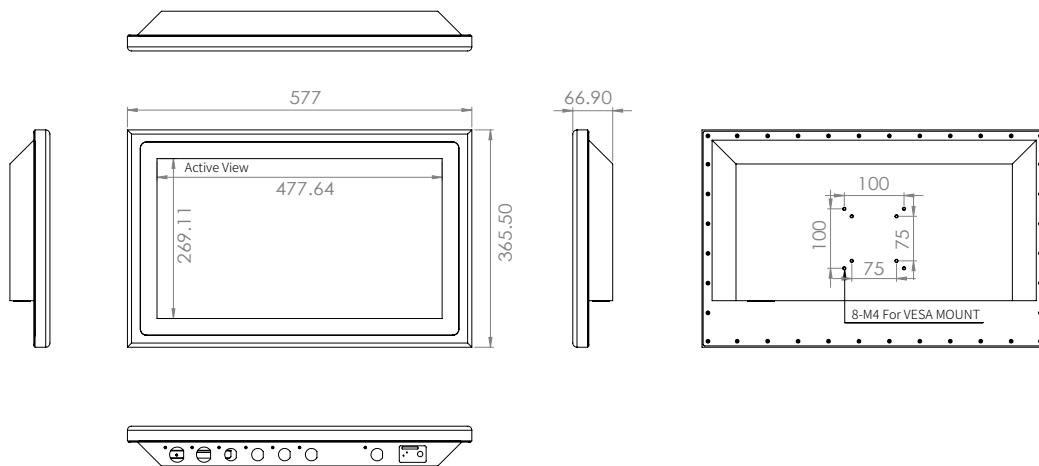

| Power Requirement | |
|-------------------|---|
| Power Input | M12 Power Input DC 9~36V Wide Range Power Input |

| Mechanical | |
|--------------|----------------------|
| Construction | Stainless Steel case |
| IP Rating | IP66 with 6 sides |
| Mounting | VESA |
| Dimension | TBC |

| Touch Screen | |
|--------------|---------------------------|
| Type | 21.5" P-cap USB interface |

* All specifications are subject to change without prior notice.

Dimension & I/O Connector

Ordering Information