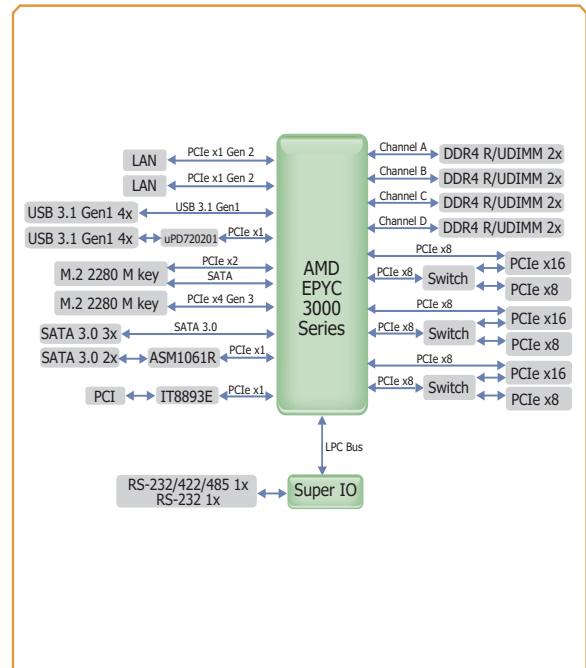

**AMD® EPYC™ 3000 Series  
ATX**

**SO630**

**Features**

- 8 DDR4 RDIMM/UDIMM up to 256GB
- Expansion: 3 PCIe x16 (up to 6 PCIe x8), 1 PCI, 1 M.2 M Key (PCIe x4 NVMe), 1 M.2 M Key (SATA/PCIe x2 NVMe)
- Rich I/O: 2 COM, 8 USB 3.1 Gen1

**Mechanical Drawing**

**Block Diagram**

**Specifications**

<b>SYSTEM</b>	<b>Processor</b>	AMD® EPYC™ Embedded 3451, 16 Core, 32 Threads, 2.14GHz (3 GHz), 80-100W AMD® EPYC™ Embedded 3351, 12 Core, 24 Threads, 1.9GHz (3 GHz), 60-80W	
	<b>Memory</b>	8 DDR4 RDIMM/UDIMM up to 256GB	
	<b>BIOS</b>	Insyde	
<b>EXPANSION</b>	<b>Interface</b>	3 x PCIe x16 (up to 6 PCIe x8) 1 x PCI 1 x M.2 2280 M Key (PCIe x4 NVMe) 1 x M.2 2280 M Key (SATA/PCIe x2 NVMe)	
	<b>ETHERNET</b>	<b>Controller</b>	2 x Intel i210AT
<b>REAR I/O</b>	<b>Ethernet</b>	2 x GbE (RJ-45)	
	<b>USB</b>	6 x USB 3.1 Gen1	
	<b>Serial</b>	1 x RS-232/422/485 (DB-9) 1 x RS-232 (DB-9)	
<b>INTERNAL I/O</b>	<b>USB</b>	2 x USB 3.1 Gen1	
	<b>SATA</b>	3 x SATA 3.0 2 x SATA 3.0 support RAID 0/1	
<b>WATCHDOG TIMER</b>	<b>Output &amp; Interval</b>	System Reset, Programmable via Software from 1 to 255 Seconds/Minutes	
<b>SECURITY</b>	<b>TPM</b>	TPM2.0 (opt.)	
<b>POWER</b>	<b>Type</b>	ATX power input	
	<b>Consumption</b>	TBD	
	<b>RTC Battery</b>	CR2032 Coin Cell	
<b>OS SUPPORT</b>	<b>Microsoft/Linux</b>	Windows 10	Linux
		Windows Server 2016 Windows Server 2019	
<b>ENVIRONMENT</b>	<b>Temperature</b>	Operating: -5 to 65°C	Storage: -40 to 85°C
	<b>Humidity</b>	Operating: 10 to 90% RH	Storage: 10 to 90% RH
	<b>MTBF</b>	TBD	
<b>MECHANICAL</b>	<b>Dimensions</b>	ATX Form Factor	305mm x 244mm

**Packing List**

• 1 SO630 motherboard
• 1 I/O shield
• 1 Cooler