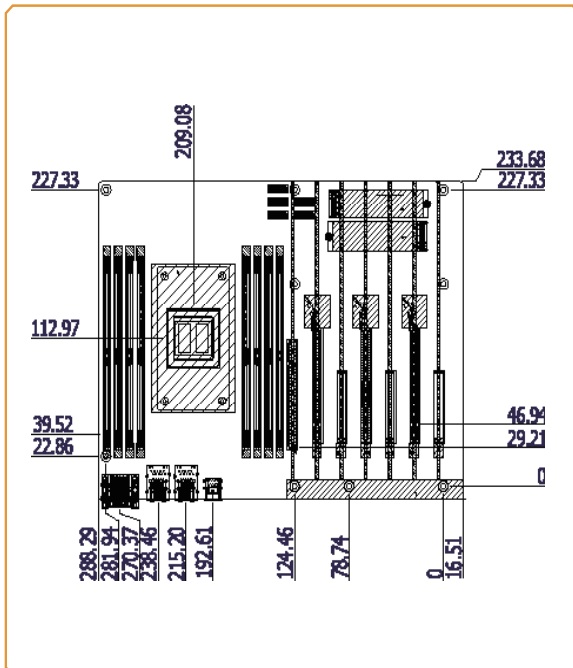

**Mechanical Drawing**

**Block Diagram**

**Specifications**

<b>SYSTEM</b>	<b>Processor</b>	AMD® EPYC™ Embedded 3451, 16 Core, 32 Threads, 2.14GHz (3 GHz), 80-100W AMD® EPYC™ Embedded 3351, 12 Core, 24 Threads, 1.9GHz (3 GHz), 60-80W	
	<b>Memory</b>	8 DDR4 RDIMM/UDIMM up to 256GB	
	<b>BIOS</b>	Insyde	
<b>EXPANSION</b>	<b>Interface</b>	3 x PCIe x16 (up to 6 PCIe x8) 1 x PCI 1 x M.2 2280 M Key (PCIe x4 NVMe) 1 x M.2 2280 M Key (SATA/PCIe x2 NVMe)	
	<b>ETHERNET</b>	<b>Controller</b>	2 x Intel i210AT
<b>REAR I/O</b>	<b>Ethernet</b>	2 x GbE (RJ-45)	
	<b>USB</b>	6 x USB 3.1 Gen1	
	<b>Serial</b>	1 x RS-232/422/485 (DB-9) 1 x RS-232 (DB-9)	
<b>INTERNAL I/O</b>	<b>USB</b>	2 x USB 3.1 Gen1	
	<b>SATA</b>	3 x SATA 3.0 2 x SATA 3.0 support RAID 0/1	
<b>WATCHDOG TIMER</b>	<b>Output &amp; Interval</b>	System Reset, Programmable via Software from 1 to 255 Seconds/Minutes	
<b>SECURITY</b>	<b>TPM</b>	TPM2.0 (opt.)	
<b>POWER</b>	<b>Type</b>	ATX power input	
	<b>Consumption</b>	TBD	
	<b>RTC Battery</b>	CR2032 Coin Cell	
<b>OS SUPPORT</b>	<b>Microsoft/Linux</b>	Windows 10	Linux
		Windows Server 2016 Windows Server 2019	
<b>ENVIRONMENT</b>	<b>Temperature</b>	Operating: -5 to 65°C	Storage: -40 to 85°C
	<b>Humidity</b>	Operating: 10 to 90% RH	Storage: 10 to 90% RH
	<b>MTBF</b>	TBD	
<b>MECHANICAL</b>	<b>Dimensions</b>	ATX Form Factor	305mm x 244mm