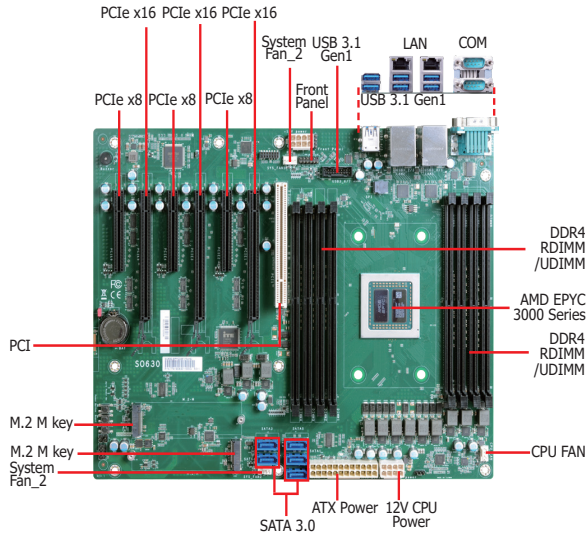

**AMD® EPYC™ 3000 Series  
ATX**

**SO630**

**Features**

- 8 DDR4 RDIMM/UDIMM up to 256GB
- Expansion: 3 PCIe x16 (up to 6 PCIe x8), 1 PCI, 1 M.2 M Key (PCIe x4 NVMe), 1 M.2 M Key (SATA/PCIe x2 NVMe)
- Rich I/O: 2 COM, 8 USB 3.1 Gen1

**Mechanical Drawing**

**Block Diagram**

**Specifications**

<b>SYSTEM</b>	<b>Processor</b>	AMD® EPYC™ Embedded 3451, 16 Core, 32 Threads, 2.14GHz (3 GHz), 80-100W AMD® EPYC™ Embedded 3351, 12 Core, 24 Threads, 1.9GHz (3 GHz), 60-80W	
	<b>Memory</b>	8 DDR4 RDIMM/UDIMM up to 256GB	
	<b>BIOS</b>	Insyde	
<b>EXPANSION</b>	<b>Interface</b>	3 x PCIe x16 (up to 6 PCIe x8) 1 x PCI 1 x M.2 2280 M Key (PCIe x4 NVMe) 1 x M.2 2280 M Key (SATA/PCIe x2 NVMe)	
	<b>ETHERNET</b>	<b>Controller</b>	2 x Intel i210AT
<b>REAR I/O</b>	<b>Ethernet</b>	2 x GbE (RJ-45)	
	<b>USB</b>	6 x USB 3.1 Gen1	
	<b>Serial</b>	1 x RS-232/422/485 (DB-9) 1 x RS-232 (DB-9)	
<b>INTERNAL I/O</b>	<b>USB</b>	2 x USB 3.1 Gen1	
	<b>SATA</b>	3 x SATA 3.0 2 x SATA 3.0 support RAID 0/1	
<b>WATCHDOG TIMER</b>	<b>Output &amp; Interval</b>	System Reset, Programmable via Software from 1 to 255 Seconds/Minutes	
<b>SECURITY</b>	<b>TPM</b>	TPM2.0 (opt.)	
<b>POWER</b>	<b>Type</b>	ATX power input	
	<b>Consumption</b>	TBD	
	<b>RTC Battery</b>	CR2032 Coin Cell	
<b>OS SUPPORT</b>	<b>Microsoft/Linux</b>	Windows 10	Linux
		Windows Server 2016 Windows Server 2019	
<b>ENVIRONMENT</b>	<b>Temperature</b>	Operating: -5 to 65°C	Storage: -40 to 85°C
	<b>Humidity</b>	Operating: 10 to 90% RH	Storage: 10 to 90% RH
	<b>MTBF</b>	TBD	
<b>MECHANICAL</b>	<b>Dimensions</b>	ATX Form Factor	305mm x 244mm

**Packing List**

• 1 SO630 motherboard
• 1 I/O shield
• 1 Cooler