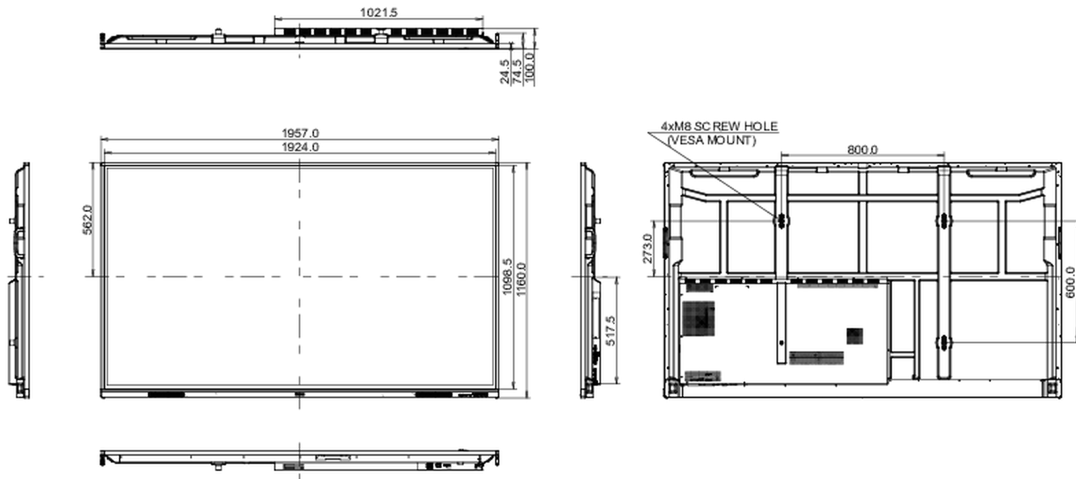

10 DIMENSIONS / WEIGHT

Product dimensions W x H x D	1957 x 1160 x 100mm
Box dimensions W x H x D	2110 x 1283 x 225mm
Weight (without box)	58.6kg
Weight (with box)	75.9kg
EAN code	4948570121854

All trademarks and registered trademarks acknowledged. E & O E. Specification subject to change without notice. All LCD's comply with ISO-9241-307:2008 in connection with pixel defects.