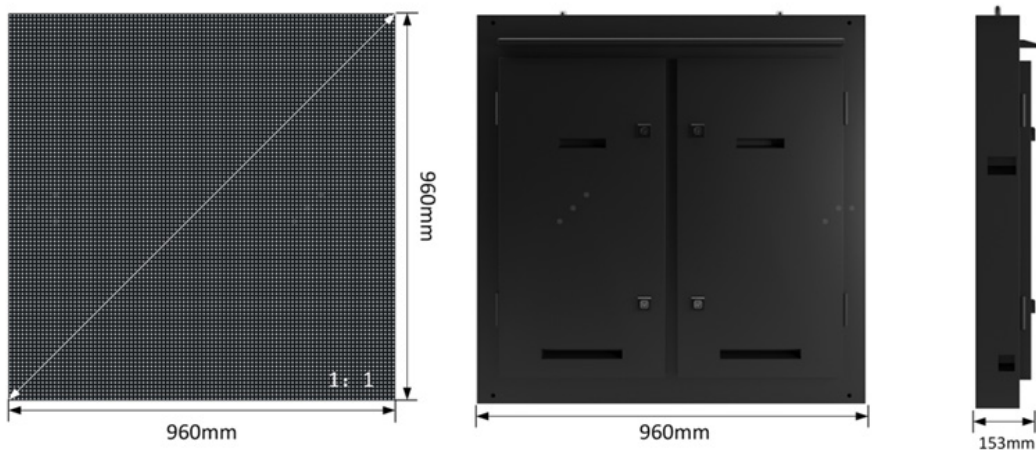

Hisense

HOA Series

Specifications

HOA6.0-TAM9696R

Pixel Pitch	6
LED Package	SMD copper wire
LED Type	SMD2727
Thickness	153mm
Module Resolution	32x32
Module Size (WxH/mm)	192x192
Cabinet Dimension (WxH)	960(W)x960(H)
Cabinet Resolution	160x160
Cabinet Weight (kg/panel)	≤33kg
Cabinet materials	Metal plate
Brightness (Nits)	5500 Nits
Contrast Ratio	≥4000:1
Maintenance	Rear Access
IP Rating	Front:IP65/Rear:IP54
Max Power Consumption (W/sqm)	≤850
Avg Power Consumption (W/sqm)	≤280
Viewing Angle (H/V)°	≥120 degrees
Refresh Rate (Hz)	>1920
Operating Environment	From -20~60oc
Relative Humidity	10~90%RH
Life Span	≥100,000hrs

Display Dimensions

HISENSE B2B EUROPE

Beechavenue 139,
1119 RB ScHOAhol-Rijk,

Netherlands
sales@hisense-b2b.com

www.hisense-b2b.com
+44 (0)115 8248811