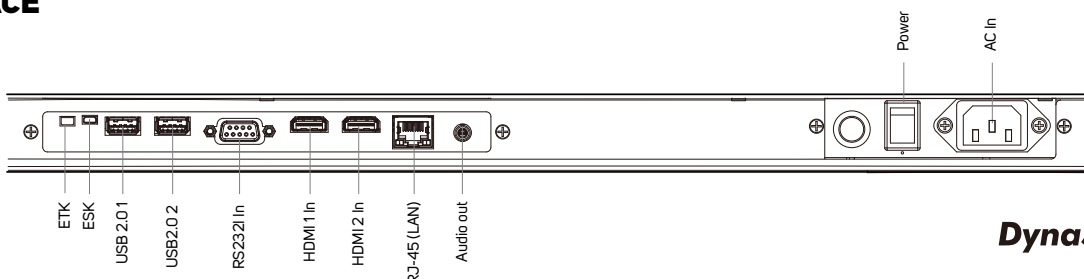

SPECIFICATION

MODEL	DS431LT4		
PANEL	LCD Panel Size	42.5"	
	Native Resolution	1920 x 1080	
	Brightness	2500 nits	
	Color Depth	8 bits	
	Contrast Ratio	4000:1	
	Response Time (Typ.)	8 ms	
POWER	Viewing Angle	178° / 178°	
	Light Lifetime (Typ.)	100,000 hrs	
	Blackening Defect Free	Up to 110°C (230°F)	
POWER	Power Supply	Internal	
	Rated Voltage	100-240V ~ 50/60HZ	
	Power Consumption (Max.)	220 W	
MECHANICAL SPECS	Power Saving Mode	< 1 W	
	Bezel Width (T/B/L/R)	8.7 / 8.7 / 8.7 / 8.7 mm	
	Cabinet Color	Black	
	Monitor Dimension (LxHxD)	962.1 x 552.0 x 77.4 mm	
	Monitor Weight	18.1 kg	
	Orientation	Portrait / Landscape	
	VESA Mounting (LxH)	400 x 200 mm	
	Carrying Handles	Yes	
	FEATURE	Language	English
		Support SNMP (Up to V3.0)	Yes
Image Retention Protection		Yes	
Auto Orientation Sensor		Yes	
Ambient Light Sensor		Yes	
Power On/Off Scheduling		Yes	
OSD Menu Rotation		Yes	
INPUT		HDMI 2.1 (HDCP 2.2)	x2 (1080p recommended)
		USB 2.0	x2
OUTPUT		Audio	x1
EXTERNAL CONTROL	RS-232	In x1	
	RJ-45	x1 (LAN)	
	ETK Port (Thermal)	x1	
	ESK Port (IR, Ambient)	x1	
ENVIRONMENT	Operating Temperature	0°~ 45° C	
	Storage Temperature	-20°~60° C	
	Humidity	10% ~ 80% RH Non-condensing	
INTERNAL PLAYER	Operating System	Android 11.0	
	Processor	Quad-core A53	
	Clock Speed	1.5GHz	
	Main Memory Interface	DDR4, 2GB	
	Graphics	Mali G52	
	Storage	Internal: 8GB eMMC Flash	
ACCESSORY	Multimedia	4K video decoders, 30/60fps H.264 /VP9 10bit, MPEG-1/2/4	
	Quick Start Guide. Power Cord. Remote Control. Batteries. IR & Ambient Sensor		
CERTIFICATION	CE / CB / FCC / ETL / RCM / RoHS / PSE / VCCI		

DIMENSIONS

Unit: mm [inch]

INTERFACE

DynaScan