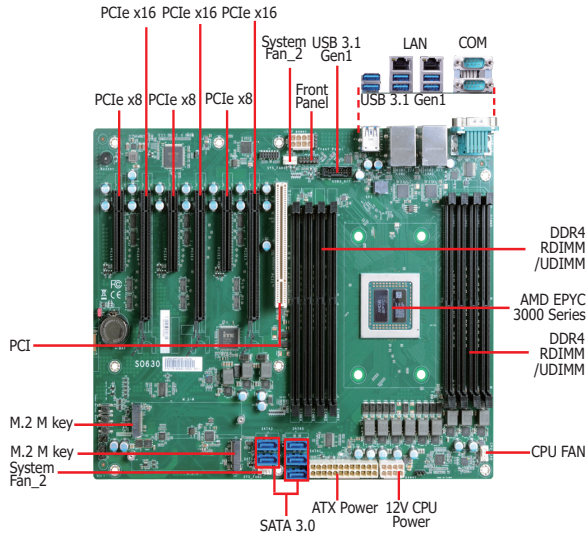

**AMD® EPYC™ 3000 Series  
ATX**

**SO630**

**Features**

- 8 DDR4 RDIMM/UDIMM up to 256GB
- Expansion: 3 PCIe x16 (up to 6 PCIe x8), 1 PCI, 1 M.2 M Key (PCIe x4 NVMe), 1 M.2 M Key (SATA/PCIe x2 NVMe)
- Rich I/O: 2 COM, 8 USB 3.1 Gen1

**Mechanical Drawing**

**Block Diagram**

**Specifications**

<b>SYSTEM</b>	<b>Processor</b>	AMD® EPYC™ Embedded 3451, 16 Core, 32 Threads, 2.14GHz (3 GHz), 80-100W AMD® EPYC™ Embedded 3351, 12 Core, 24 Threads, 1.9GHz (3 GHz), 60-80W	
	<b>Memory</b>	8 DDR4 RDIMM/UDIMM up to 256GB	
	<b>BIOS</b>	Insyde	
<b>EXPANSION</b>	<b>Interface</b>	3 x PCIe x16 (up to 6 PCIe x8) 1 x PCI 1 x M.2 2280 M Key (PCIe x4 NVMe) 1 x M.2 2280 M Key (SATA/PCIe x2 NVMe)	
	<b>ETHERNET</b>	<b>Controller</b>	2 x Intel i210AT
<b>REAR I/O</b>	<b>Ethernet</b>	2 x GbE (RJ-45)	
	<b>USB</b>	6 x USB 3.1 Gen1	
	<b>Serial</b>	1 x RS-232/422/485 (DB-9) 1 x RS-232 (DB-9)	
<b>INTERNAL I/O</b>	<b>USB</b>	2 x USB 3.1 Gen1	
	<b>SATA</b>	3 x SATA 3.0 2 x SATA 3.0 support RAID 0/1	
<b>WATCHDOG TIMER</b>	<b>Output &amp; Interval</b>	System Reset, Programmable via Software from 1 to 255 Seconds/Minutes	
<b>SECURITY</b>	<b>TPM</b>	TPM2.0 (opt.)	
<b>POWER</b>	<b>Type</b>	ATX power input	
	<b>Consumption</b>	TBD	
	<b>RTC Battery</b>	CR2032 Coin Cell	
<b>OS SUPPORT</b>	<b>Microsoft/Linux</b>	Windows 10	Linux
		Windows Server 2016 Windows Server 2019	
<b>ENVIRONMENT</b>	<b>Temperature</b>	Operating: -5 to 65°C	Storage: -40 to 85°C
	<b>Humidity</b>	Operating: 10 to 90% RH	Storage: 10 to 90% RH
	<b>MTBF</b>	TBD	
<b>MECHANICAL</b>	<b>Dimensions</b>	ATX Form Factor	305mm x 244mm

**Packing List**

• 1 SO630 motherboard
• 1 I/O shield
• 1 Cooler