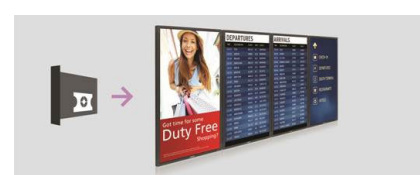

OPS Insert

Turn your display into an all-in-one digital signage solution and create a display network which is connected, intelligent and secure. Open Pluggable Specification (OPS) is an industry standard slot into which you can add an OPS-standardized media player. This cable free solution gives you the ability to install, use or maintain your hardware whenever you need.