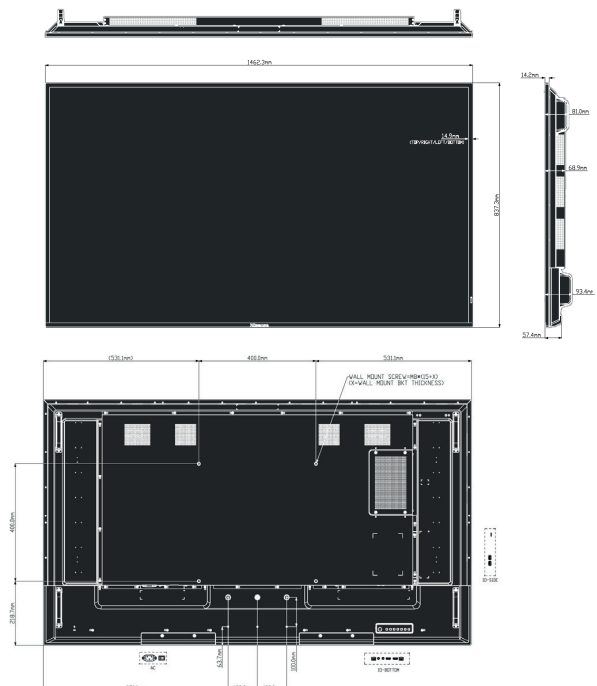

Hisense

65" Digital Signage Display

Specifications

Digital Display Panel

Backlight	DLED
Size	65"
Resolution	3840 x 2160
Refresh rate	60HZ
Color	1.07G (8 Bits+FRC)
Brightness	500 nits (typ)
Contrast(typ)	1200:1 (typ)
Response time(typ)	8ms (typ)
Viewing angle(Min.)	178°/178°
Color gamut	72%
Haze	1%
Orientation	Landscape & Portrait
Lifetime	50,000Hrs (min)
Operation Hours	7Day x 18Hour

Power

Input	AC 100V-240V @ 50/60HZ
Power Consumption	200W
Standby consumption	<0.5W (standby mode)

Physical

Bezel Color	Black
Set Dimension (WxHxD)	1462.3mm x 837.3mm x 93.4mm
Bezel width (T/L/R/B)	T/B/L/R:14.9mm
Net Weight	27.6kg
Packing Dimension (WxHxD)	1616 x 998 x 187mm
Packed Weight	31.4kg
VESA	400mm x 400mm

System

OS	Android 8.0
DDR	2G
ROM	16G
Language	English/Chinese/Polish/Russian

Speaker

Built in speaker	8W x 2

Control Method

Remote	IR
RS232	1 x RS232 (RJ45)

Certification

Standard Certification	CB,CE,ERP,RCM
EAN	6973172940792
Energy Table	65B4E31T

Connectivity

WIFI	Yes
LAN	1 x RJ45
SD /TF Card	1 x TF
USB	1 x USB 2.0 1 x USB3.0
Input	2 x HDMI 2.0 Audio in
Output	headphone Jack

Environment

Temperature	0 - 40°
Humidity	20% - 80%

What's in the box

Basic	Power cord
	Remote controller
	RS232 cable
	Battery
	User manual
	HDMI Cable

Dimensions

65" 1462.3 x 837.3 x 93.4 mm
27.6 kg

HISENSE B2B EUROPE

Beechavenue 139,
1119 RB Schiphol-Rijk,
Netherlands

www.hisense-b2b.com
sales@hisense-b2b.com