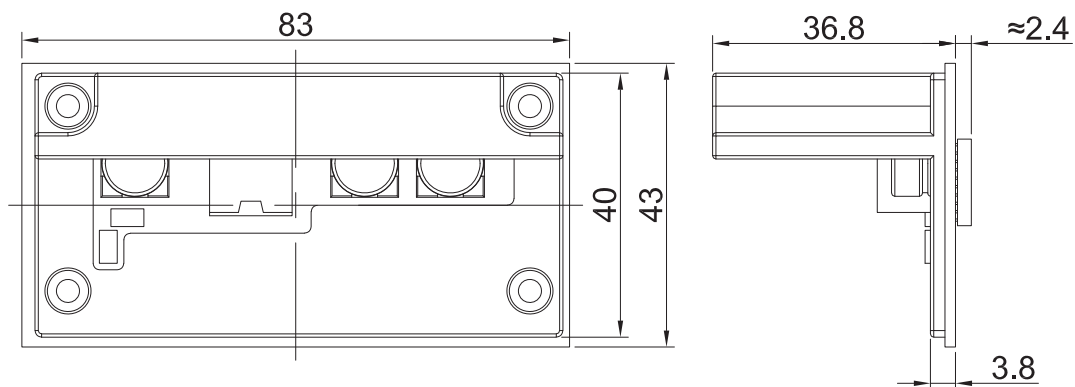

CFM-PoE07

CFM Module with PoE Function, Individual Port 25.5W

- CFM (Control Function Module) Technology
- Enable Power Over Ethernet Plus Function for CMI Module
- IEEE 802.3at Compliant
- Individual Port Support Up to 25.5W

Specifications

Interface	CFM (Control Function Module) Interface
Function	4x Power over Ethernet Plus Ports (PoE+)
Power over Ethernet Standard	IEEE 802.3at Compliant
Power Output	Individual port 25.5W
Power Boost	50 ~ 57V
Dimension (W x D x H)	83 x 43 x 36.8 mm (With Heatsink)

Dimensions

Unit: mm

Ordering Information

Available Models

CFM-PoE07-R10	CFM Module with PoE Function, Individual Port 25.5W
---------------	---

Package Check List

- Control Function Module x1
- Heatsink x1
- Thermal Pad Pack x1
- Screw Pack x1