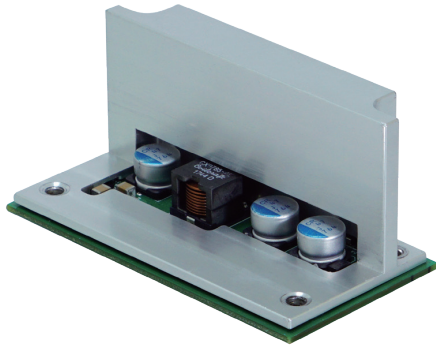

CFM-PoE07

CFM Module with PoE Function, Individual Port 25.5W

- CFM (Control Function Module) Technology
- Enable Power Over Ethernet Plus Function for CMI Module
- IEEE 802.3at Compliant
- Individual Port Support Up to 25.5W

Specifications

Interface	CFM (Control Function Module) Interface
Function	4x Power over Ethernet Plus Ports (PoE+)
Power over Ethernet Standard	IEEE 802.3at Compliant
Power Output	Individual port 25.5W
Power Boost	50 ~ 57V
Dimension (W x D x H)	83 x 43 x 36.8 mm (With Heatsink)

Dimensions

Unit: mm

Ordering Information

Available Models

CFM-PoE07-R10	CFM Module with PoE Function, Individual Port 25.5W
---------------	---

Package Check List

- Control Function Module x1
- Heatsink x1
- Thermal Pad Pack x1
- Screw Pack x1