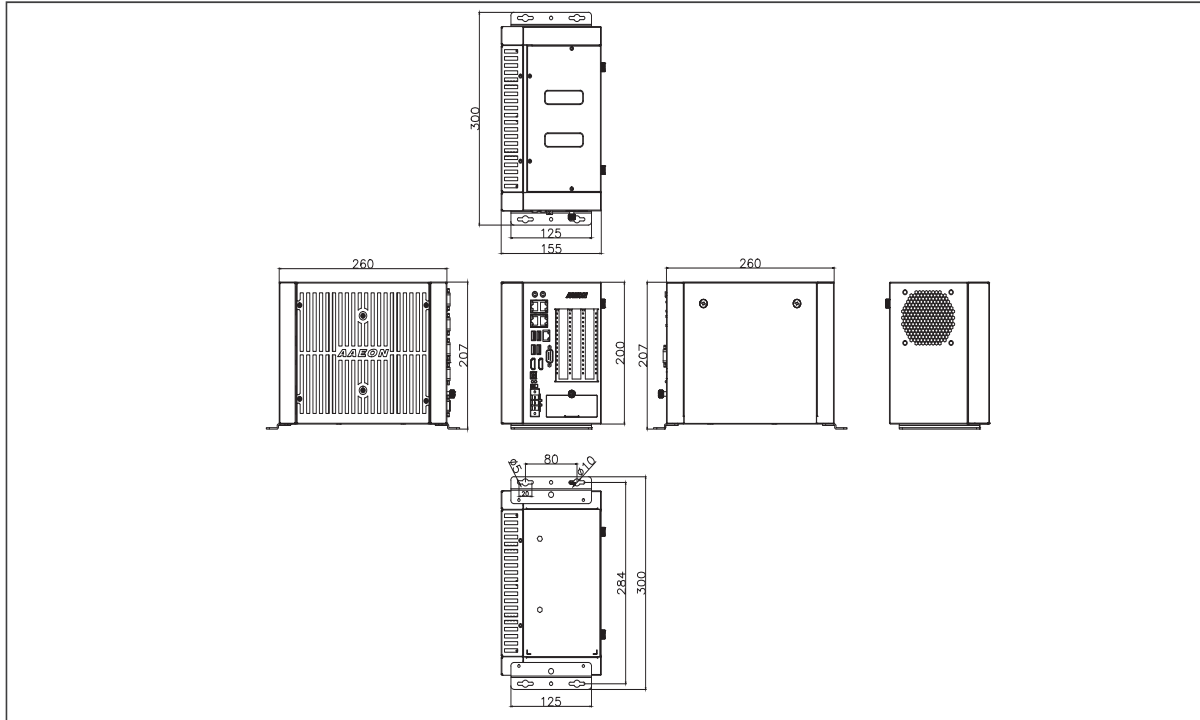

BOXER-6841M-A7

03

Vision System BOX PC Solutions

Dimension Unit: mm

Ordering Information

Part Number	CPU	PCH	LAN	USB 3.2 Gen 1	RS-232 /422/485	RS-232	Digital I/O	Audio	Storage	Display	Expansion	Mounting	Power	Operation temp.
BOXER-6841M-A7-1010	—	C236	5	4	1	—	—	MIC-in, Line-out	2.5" Drive Bay x2	HDMI x2	Full-size M.2 x2, PCIe(x16) x1, PCIe(x1) x1	Wallmount	DC-In 12-24V - CPU < 73W, No Graphic Card: 120W Adapter - CPU ≤ 73W, 180W Graphic Card: 330W Adapter	-20°C ~ 55°C with 0.5m/s airflow (TDP 35W Processor) -20°C ~ 45°C with 0.5m/s airflow (TDP 73W Processor)

Packing List

- Wallmount Bracket x 2
- 3 Pin DC-in Power Connector x 1
- Screw Package x 1
- Thermal Pad Package x 1
- BOXER-6841M-A7

Optional Accessories

- **1255901209**
  120W Power Adapter
- **1255903300**
  330W Power Adapter
- **1702031802**
  Power Cord (US type)
- **1702031803**
  Power Cord (European Type)
- **170203180E**
  Power Cord (Japanese Type)
- **9741238H00**
  WiFi Module & Antenna
- **9741EG25G0**
  4G Module & Antenna (for global)
- **9741EC25A0**
  4G Module & Antenna (for USA-AT&T)
- **9741EC25V0**
  4G Module & Antenna (for USA-Verizon)
- **M046841140**
  Main heatsink cover
- **9697T50300**
  Riser Card with PCIe [x16] x 1, max. size of GPU card 312/190mm x 113mm x 60mm