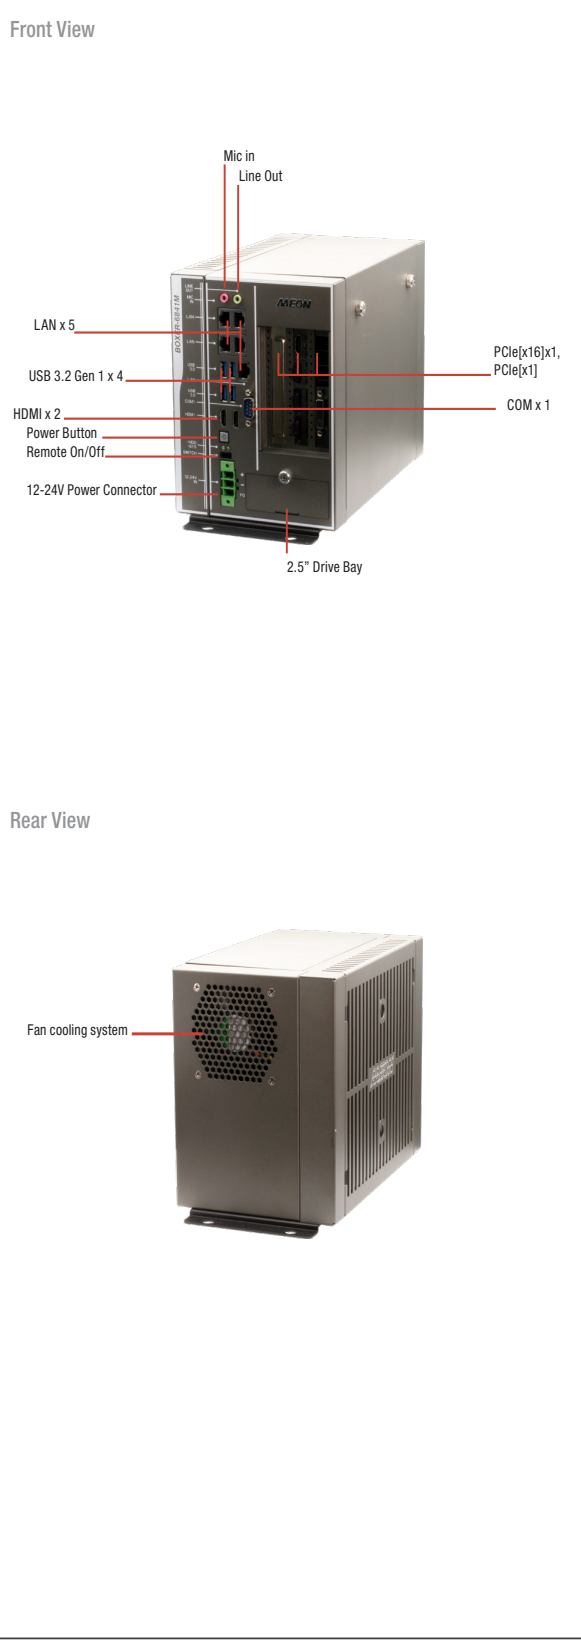

03

BOXER-6841M-A7

Vision System Embedded Box PC with 6th/ 7th Generation Intel® Core™ Desktop / Xeon® server-grade Processor and PCIe[x16] + PCIe [x1]

Vision System BOX PC Solutions

Features

- Support 6th / 7th Core-i desktop and Xeon® server-grade processor, Max 73W.
- Intel® C236 PCH
- Easy Installation design for expand slot
- Support PCIe[x16] x 1, PCIe[x1] x 1
- System Fan with PWM function

BOXER-6841M-A7

03

Vision System BOX PC Solutions

Dimension Unit: mm

Ordering Information

Part Number	CPU	PCH	LAN	USB 3.2 Gen 1	RS-232 /422/485	RS-232	Digital I/O	Audio	Storage	Display	Expansion	Mounting	Power	Operation temp.
BOXER-6841M-A7-1010	—	C236	5	4	1	—	—	MIC-in, Line-out	2.5" Drive Bay x2	HDMI x2	Full-size M.2 x2, PCIe(x16) x1, PCIe(x1) x1	Wallmount	DC-In 12-24V - CPU < 73W, No Graphic Card: 120W Adapter - CPU ≤ 73W, 180W Graphic Card: 330W Adapter	-20°C ~ 55°C with 0.5m/s airflow (TDP 35W Processor) -20°C ~ 45°C with 0.5m/s airflow (TDP 73W Processor)