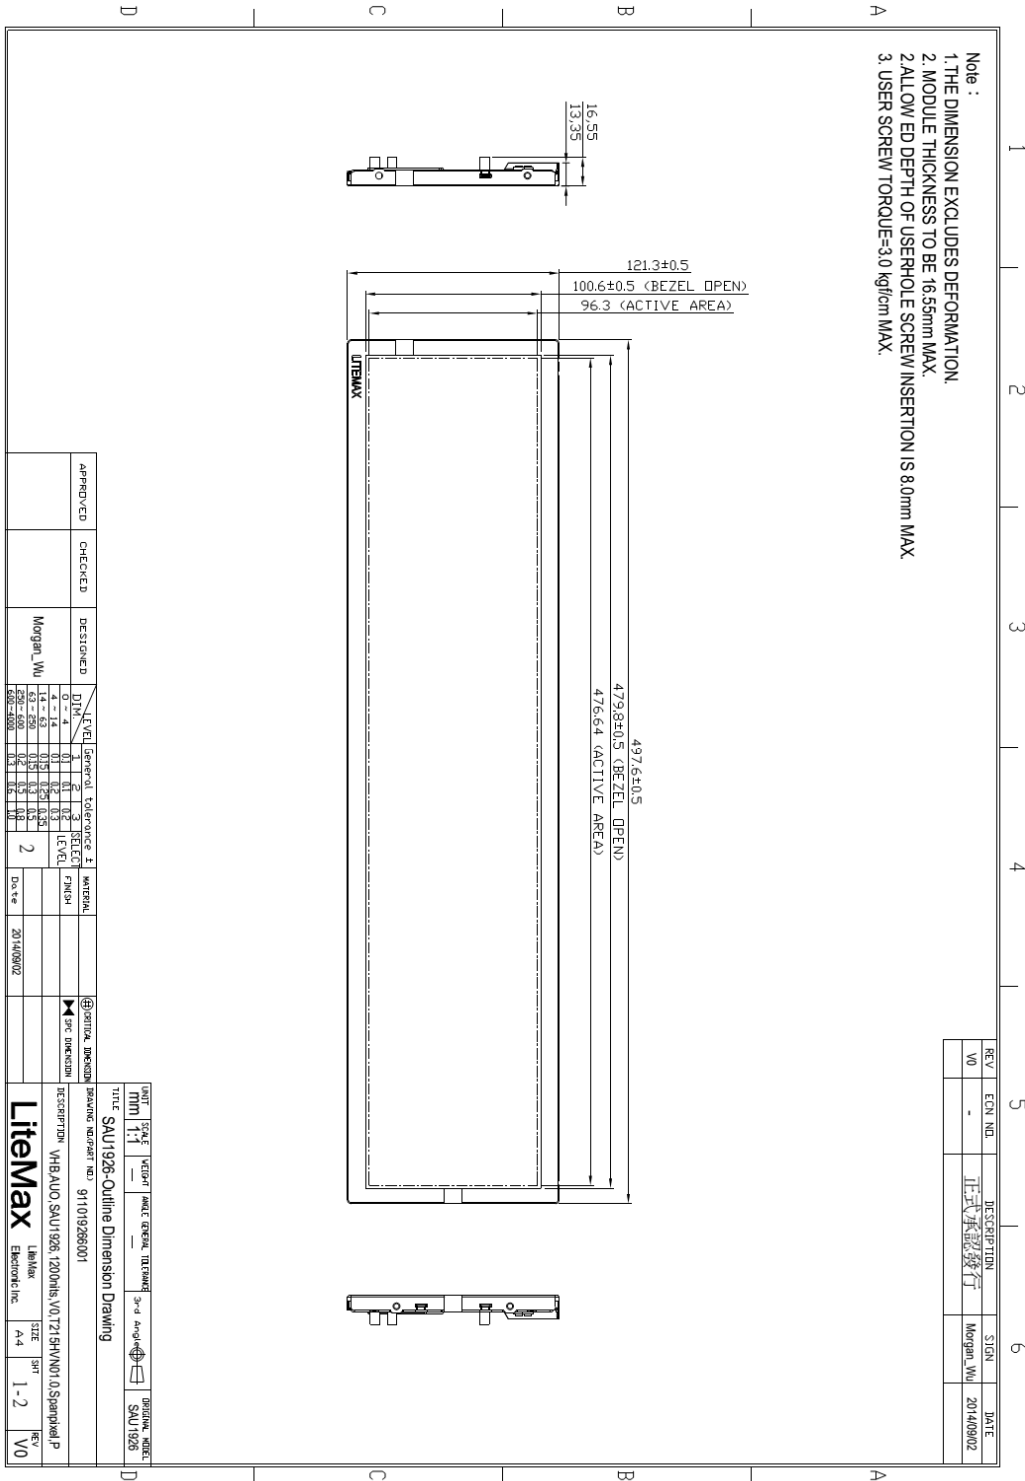

Preliminary

Model No.	SSF1916-A	SSH1916-A
Description	19.1" Resizing LCD Display, 1200nits, LED backlight, 1920x388	
Display Area	476.6x 96.3 mm	
Brightness	1200nits	
Resolution	1920 x 388	
Aspect Ratio	16 : 3.2	
Contrast Ratio	3000:1	
Pixel Pitch (mm)	0.248 x 0.248	
Viewing Angle	178°(H), 178°(V)	
Display Colors	16.7M	
Response Time (Typical)	25 ms	
Power Consumption	17.9W / 22.9W	
Dimensions (mm)	497.6 x 121.3 x 16.55 mm	
Weight (Net)	0.8Kg	
LED Driving Board	LID19A	
Control Board (Optional)	<input type="checkbox"/> AD2662GD <input type="checkbox"/> AD2662GDHMVAR	
<input type="checkbox"/> AD2662GD	VGA+DVI (Optional S-Video/ Component / Audio)	
<input type="checkbox"/> AD2662GDHMVAR	VGA + DVI + HDMI (Optional AV/ S-Video / Component / Audio)	
F / R Control Button	<input type="checkbox"/> 5 Key <input type="checkbox"/> 4 Key	
<input type="checkbox"/> 5 Key	Power Switch, Menu, Select (+,-), Auto	
<input type="checkbox"/> 4 Key	Power Switch, Menu, Select (+,-),	
OSD Menu	Brightness, Contrast, H/V Position, Color, Phase, Clock...	
Optional	<input type="checkbox"/> AOT <input type="checkbox"/> Touch Screen	

**Mechanical Drawing**

**Panel Outline Dimensions**

Unit: mm

REV	EON NDL	DESCRIPTION	SION	DATE
V0	-	正式承認發行	Morgan_Wu	2014/09/02

APPROVED	CHECKED	DESIGNED	DRAWN	DATE
		Morgan_Wu		2014/09/02

LEVEL	TOLERANCE	SELECT	FINISH
1	±0.1	1	
2	±0.2	2	
3	±0.3	3	
4	±0.4	4	
5	±0.5	5	
6	±0.6	6	
7	±0.7	7	
8	±0.8	8	
9	±0.9	9	
10	±1.0	10	

UNIT	SCALE	WEIGHT	WALL THICKNESS	3rd Party	DIGITAL MODEL
mm	1:1				SAU1926

TITLE: SAU1926-Outline Dimension Drawing  
DRAWING NO./PART NO.: 91101926601

DESCRIPTION: VHB AVO SAU1926, 1200pins, V0, T215HV/MN1.0, Spanning IP