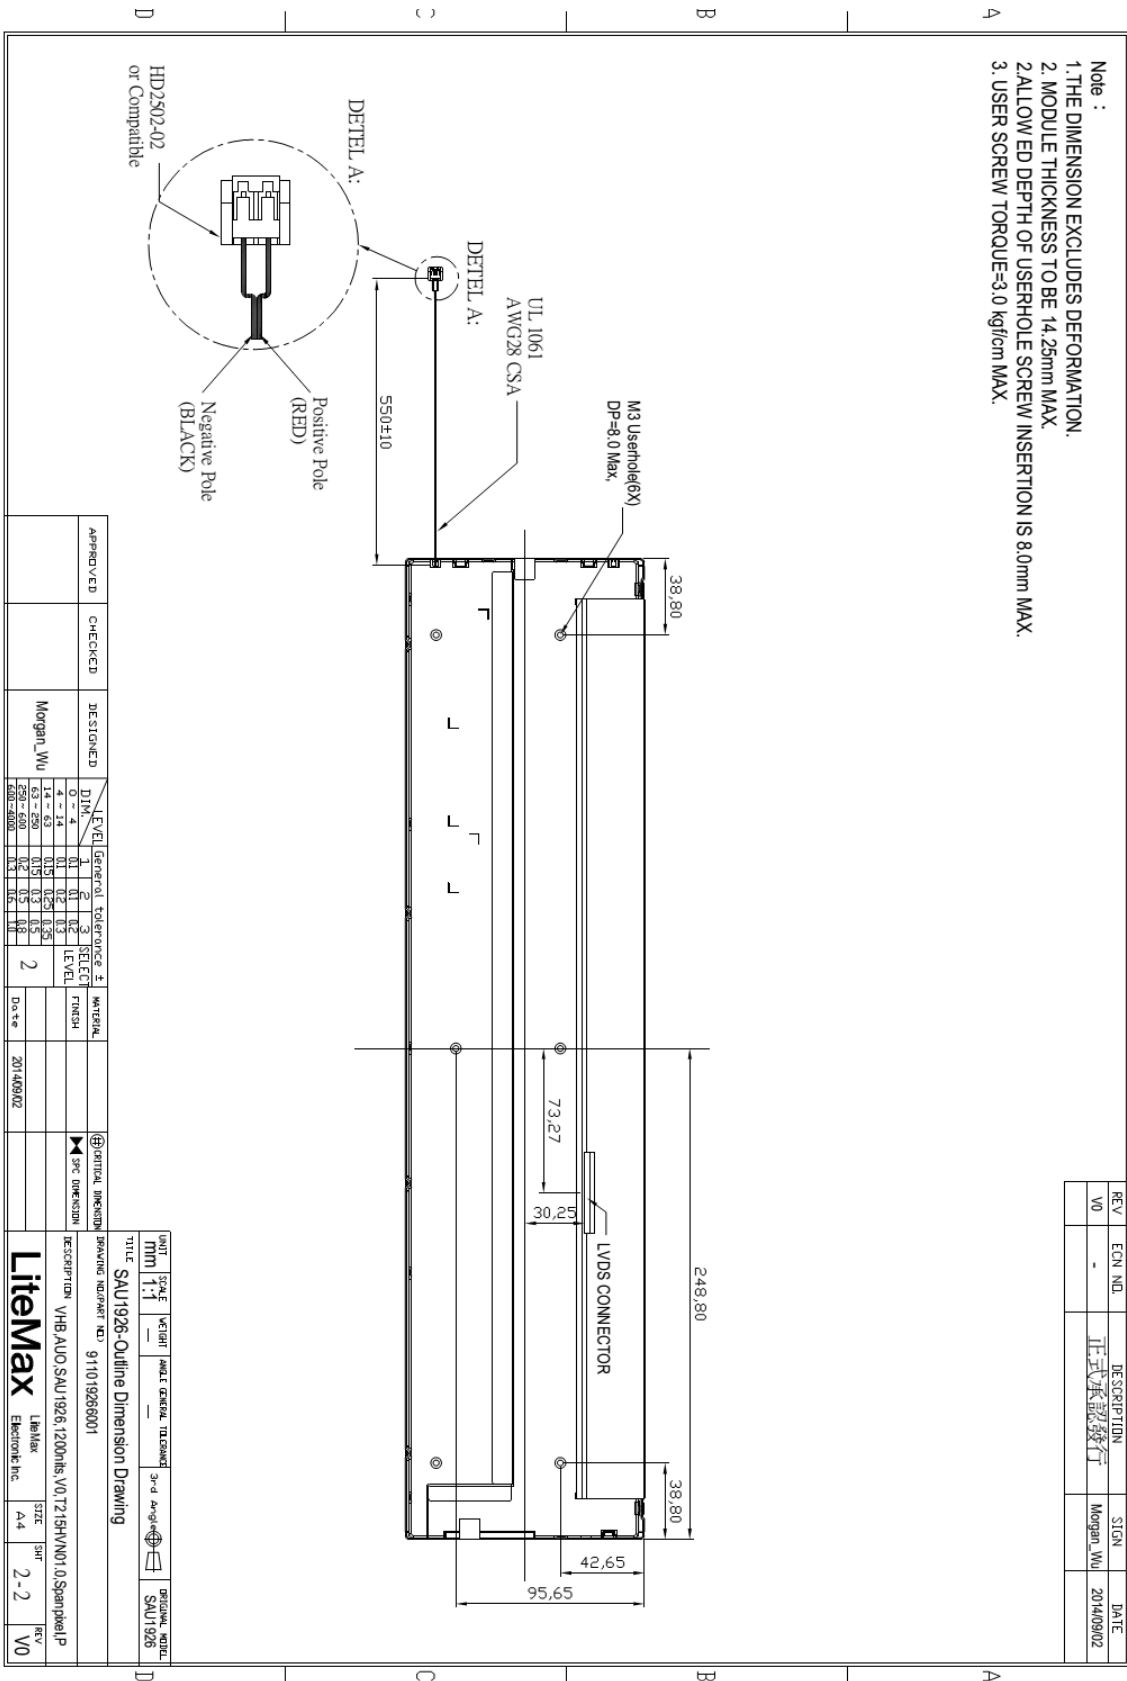

Preliminary

Model No.	SSF1916-A	SSH1916-A
Description	19.1" Resizing LCD Display, 1200nits, LED backlight, 1920x388	
Display Area	476.6x 96.3 mm	
Brightness	1200nits	
Resolution	1920 x 388	
Aspect Ratio	16 : 3.2	
Contrast Ratio	3000:1	
Pixel Pitch (mm)	0.248 x 0.248	
Viewing Angle	178°(H), 178°(V)	
Display Colors	16.7M	
Response Time (Typical)	25 ms	
Power Consumption	17.9W / 22.9W	
Dimensions (mm)	497.6 x 121.3 x 16.55 mm	
Weight (Net)	0.8Kg	
LED Driving Board	LID19A	
Control Board (Optional)	<input type="checkbox"/> AD2662GD <input type="checkbox"/> AD2662GDHMVAR	
<input type="checkbox"/> AD2662GD	VGA+DVI (Optional S-Video/ Component / Audio)	
<input type="checkbox"/> AD2662GDHMVAR	VGA + DVI + HDMI (Optional AV/ S-Video / Component / Audio)	
F / R Control Button	<input type="checkbox"/> 5 Key <input type="checkbox"/> 4 Key	
<input type="checkbox"/> 5 Key	Power Switch, Menu, Select (+,-), Auto	
<input type="checkbox"/> 4 Key	Power Switch, Menu, Select (+,-),	
OSD Menu	Brightness, Contrast, H/V Position, Color, Phase, Clock...	
Optional	<input type="checkbox"/> AOT <input type="checkbox"/> Touch Screen	

Specifications are subject to change without notice.

All brands or product names are trademarks or registered trademarks of their respective companies.

**SSF** = Panel+ LED Driving Board

**SSH** = Panel+ LED Driving Board + Control Board

**Mechanical Drawing**

**Panel Outline Dimensions**

Unit: mm

REV	EON NDL	DESCRIPTION	SION	DATE
V0	-	正式承認發行	Morgan_Wu	2014/09/02

APPROVED	CHECKED	DESIGNED	DRAWN	DATE
		Morgan_Wu		2014/09/02

LEVEL	TOLERANCE	SELECT	FINISH
1	±0.1	1	
2	±0.2	2	
3	±0.3	3	
4	±0.4	4	
5	±0.5	5	
6	±0.6	6	
7	±0.7	7	
8	±0.8	8	
9	±0.9	9	
10	±1.0	10	

UNIT	SCALE	WEIGHT	WALL THICKNESS	3rd Party	DIGITAL MODEL
mm	1:1				SAU1926

TITLE: SAU1926-Outline Dimension Drawing  
DRAWING NO./PART NO.: 91101926601

DESCRIPTION: VHB AVO SAU1926, 1200pins, V0, T215HV/MN1.0, Spanning IP