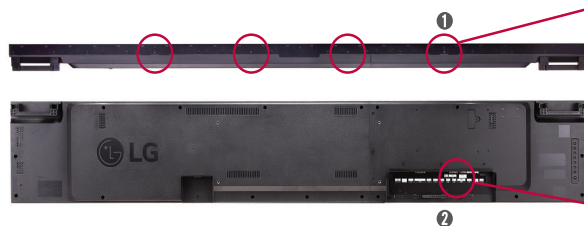

LAN Daisy Chain

The LAN daisy chain allows you to control and monitor devices, distribute content, and even update firmware.

Easy Installation

Side Bracket / Classified Port

This product supports side brackets for buried installations. The classified in/out port prevents errors when connecting a daisy chain.