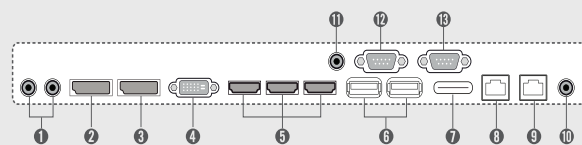

LAN Daisy Chain

The LAN daisy chain allows you to control and monitor devices, distribute content, and even update firmware.

Easy Installation

Side Bracket / Classified Port

This product supports side brackets for buried installations. The classified in/out port prevents errors when connecting a daisy chain.

Dimension (unit : mm)

86"

85" x 13.7" x 3.2" / 45.2lbs

Connectivity

- ① AUDIO IN/OUT
- ② DP OUT
- ③ DP IN
- ④ DVI-D IN
- ⑤ HDMI IN
- ⑥ USB
- ⑦ SD Card
- ⑧ LAN IN
- ⑨ LAN OUT
- ⑩ PIXEL SENSOR
- ⑪ IR & LIGHT SENSOR
- ⑫ RS-232C IN
- ⑬ RS-232C OUT