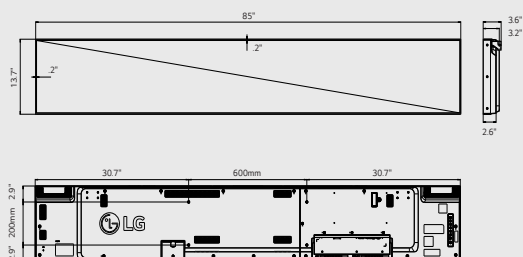

Ultra Stretch Signage 86BH5C

Screen Size
86"

86BH5C

- Brightness : 500cd/m²
- Bezel : 4.4mm (Left/Right), 5.9mm (Top/Bottom)
- Depth : 81.7mm
- Interface : HDMI, DP, RJ45, IR, USB2.0, USB3.0, Daisy-Chain (DP Out, RS232C In/Out, RJ45)

Dimension (unit : mm)

86"

85" x 13.7" x 3.2" / 45.2lbs

Connectivity

- ① AUDIO IN/OUT
- ② DP OUT
- ③ DP IN
- ④ DVI-D IN
- ⑤ HDMI IN
- ⑥ USB
- ⑦ SD Card
- ⑧ LAN IN
- ⑨ LAN OUT
- ⑩ PIXEL SENSOR
- ⑪ IR & LIGHT SENSOR
- ⑫ RS-232C IN
- ⑬ RS-232C OUT