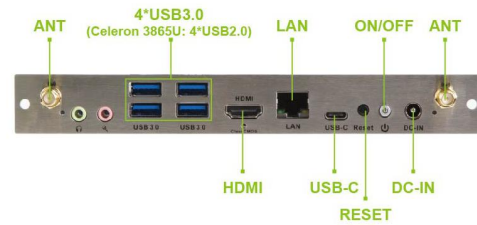

Dimensions and Drawing

Ordering Information

SDM-L-7300U	CPU: Intel® Core i5-7300U
SDM-L-7200U	CPU: Intel® Core i5-7200U
SDM-L-7100U	CPU: Intel® Core i3-7100U
SDM-L-3865U	CPU: Intel® Celeron 3865U