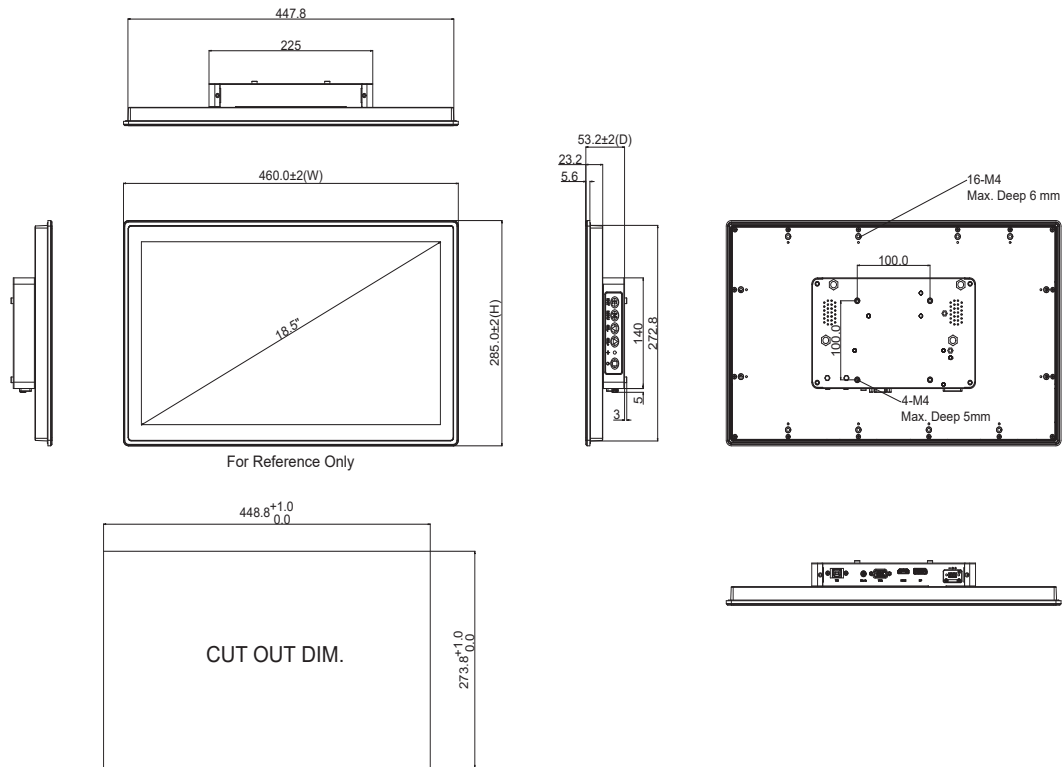

## Specifications

Front Bezel	NEMA 4/12 (IP65)-compliant and flat front bezel	
Mounting	Panel mount, wall mount, and VESA arm FPMPI mounting (video electronics standards association Flat Panel monitor physical mounting interface)	
LCD Panel	Display	18.5" WXGA TFT LCD
	Max. Resolution	1366 x 768
	Max. Colors	16.7M
	Active Area (mm)	409.8 x 230.4
	Pixel Pitch (um)	300 x 300
	Response Time	5ms
	Backlight	LED
	Backlight MTBF	50,000 hrs
	Viewing Angle (H/V)	170°/160°
	Contrast Ratio	1000 (TYP.)
Brightness (cd/m <sup>2</sup> )	450 nits	

Display Control	OSD (on screen display)
Input Signal	VGA HDMI DisplayPort Touchscreen: USB interface
I/O Connectors	1 x USB for touchscreen version 1 x Audio (Line-in) 1 x VGA 1 x DisplayPort 1 x HDMI 1 x Power input with terminal block (DC version)
Audio	2 x Speaker
Power Supply	DC Version: 24VDC
Power Consumption	21W
Touchscreen	Projective capacitive multi-touch
Dimensions	460 mm (18.11") (W) x 53.2 mm (2.09") (D) x 285 mm (11.22") (H)
Packing Dimensions	605 mm (23.81") (W) x 200 mm (7.87") (D) x 505 mm (19.88") (H)
Weight (net/gross)	7.56 kg (16.67 lb)/ 8.92 kg (19.67 lb)
Operating Temperature	-10°C to +50°C (+14°F to +122°F)
Relative Humidity	10% to 90% @ +40°C, non-condensing
Certifications	CE, EN 61000-6-2, EN 61000-6-4, and FCC Class A

## Ordering Information

## Dimensions