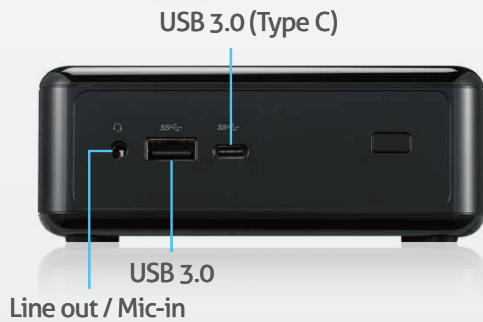

# NUC BOX 3000 / 3010

Embedded BOX PC

## Specifications

Processor System	NUC BOX 3000	NUC BOX 3010
CPU	N3000, DC, 1.04 GHz, 6 W	N3010, DC, 1.04 GHz, 4 W
Memory	2 x DDR3L SO-DIMM 1600, up to 16GB	
Chipset	N/A	
Graphic	Intel® Gen8 Graphic	
LAN Chipset	1 x Realtek RTL8111G	
Expansion	1 x M.2 slot / 1 x mSATA	
Watch Dog	256 Segments, 0, 1, 2, ... 255 sec/min	
Rear I/O		
HDMI	2	
DisplayPort	1	
Ethernet	1	
USB	2 x USB 3.0	
Serial Port	N/A	
Power	12v DC-in	
Storage		
Type	1 x 2.5" HDD/ SSD	

Front I/O	NUC BOX 3000	NUC BOX 3010
Serial Port	N/A	
Audio Jack	1 (Mic-in/ Line-out)	
USB	2x USB 3.0 (1 x Type-A, 1 x Type-C)	

Environmental	
Operating Temp	0 c~50 c
Storage Temp	-40 c~85 c
Humidity	10%~90%

Mechanical	
Material	Top cover -aluminum extrusion/ Base- metal
Dimension	110 x 118.5 x 46mm (WxDxH)
Weight	0.5Kg
Mounting	VESA mounting bracket

Environmental	
OS Support	Windows 8.1/10, Linux
Certifications	CE , FCC Class A