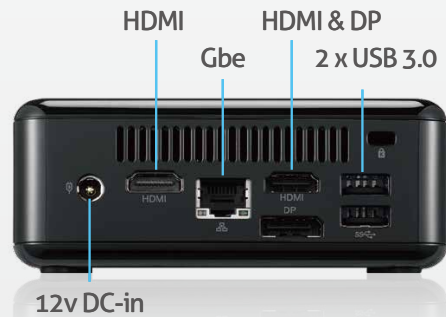

# NUC BOX 3000 / 3010

Embedded BOX PC

## Spotlight Features

- Intel Braswell Soc Processor
- DP/2 x HDMI
- Support Win 8.1/10 and Linux
- 1 x Realtek LAN
- Fanless Design for N3000, FAN Design for N3160

## Specifications

Processor System	NUC BOX 3000	NUC BOX 3010
CPU	N3000, DC, 1.04 GHz, 6 W	N3010, DC, 1.04 GHz, 4 W
Memory	2 x DDR3L SO-DIMM 1600, up to 16GB	
Chipset	N/A	
Graphic	Intel® Gen8 Graphic	
LAN Chipset	1 x Realtek RTL8111G	
Expansion	1 x M.2 slot / 1 x mSATA	
Watch Dog	256 Segments, 0, 1, 2, ... 255 sec/min	
Rear I/O		
HDMI	2	
DisplayPort	1	
Ethernet	1	
USB	2 x USB 3.0	
Serial Port	N/A	
Power	12v DC-in	
Storage		
Type	1 x 2.5" HDD/ SSD	

Front I/O	NUC BOX 3000	NUC BOX 3010
Serial Port	N/A	
Audio Jack	1 (Mic-in/ Line-out)	
USB	2x USB 3.0 (1 x Type-A, 1 x Type-C)	

Environmental	
Operating Temp	0 c~50 c
Storage Temp	-40 c~85 c
Humidity	10%~90%