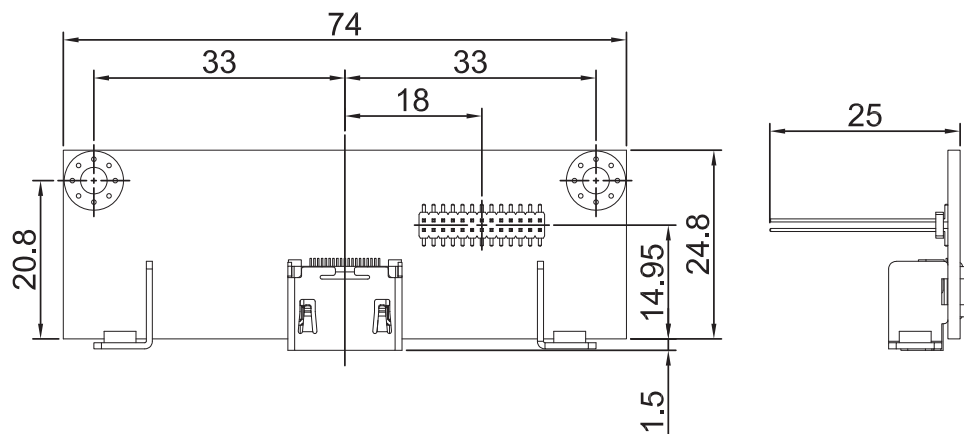

CMI-HD03

CMI Module with 1x HDMI Port

- CMI (Combined Multiple I/O) Technology
- Rugged Design Features: Cableless

Specifications

Interface	CMI (Combined Multiple I/O) Interface
Video Port	HDMI 1.4
Max. Resolution	3840 x 2160
Dimension (W x D x H)	74 x 26.3 x 25 mm

Dimensions

Unit: mm

Ordering Information

Available Models

CMI-HD03-R10 CMI Module with 1x HDMI Port

Package Check List

- CMI Module x1
- Screw Pack x1

Compatible List