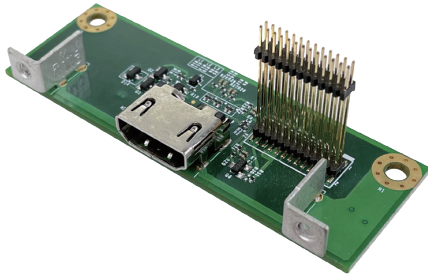

CMI-HD03

CMI Module with 1x HDMI Port

- CMI (Combined Multiple I/O) Technology
- Rugged Design Features: Cableless

Specifications

Interface	CMI (Combined Multiple I/O) Interface
Video Port	HDMI 1.4
Max. Resolution	3840 x 2160
Dimension (W x D x H)	74 x 26.3 x 25 mm

Dimensions

Unit: mm

Ordering Information

Available Models

CMI-HD03-R10 CMI Module with 1x HDMI Port

Package Check List

- CMI Module x1
- Screw Pack x1

Compatible List