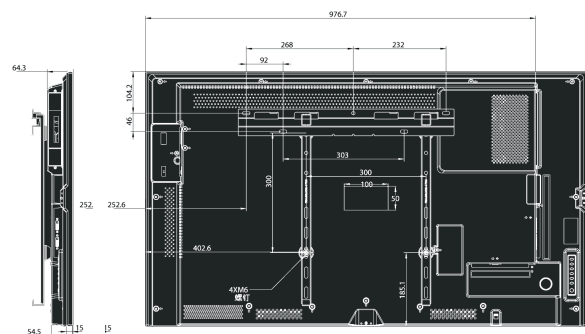

Power

Input	AC 100-240V (50/60Hz)
Power Consumption	100W (Max)
Standby consumption	<0.5W

Physical

Bezel Color	Black
Set Dimension(WxHxD)	1105mm x 639mm x 64.3mm
Bezel width(T/L/R/B)	11.9mm(T),15.4mm(B), 12.4mm(L/R)
Net Weight	17kg
Packing Dimension (WxHxD)	1208mm x 199mm x 748mm
Packed Weight	21kg
VESA	300mm x 300mm

OPS Type Compatible	Yes
---------------------	-----

What's in the box

Basic	Power cord
	Remote control
	Battery
	Logo

Dimensions

49" 1105 x 639 x 64.3 mm
17 kg

HISENSE B2B EUROPE

Beechavenue 139,
1119 RB Schiphol-Rijk,
Netherlands