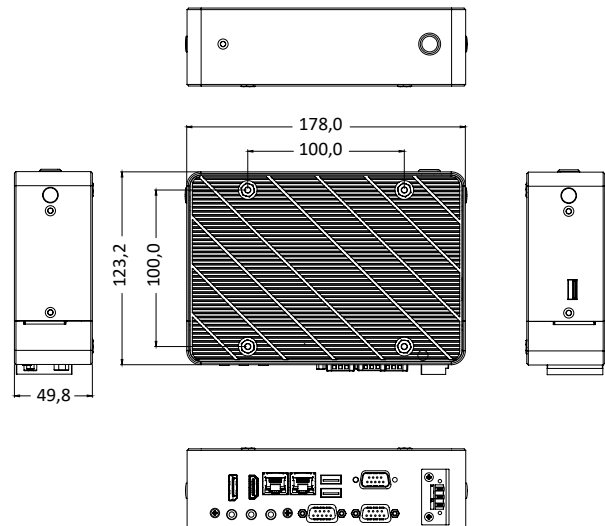

Dimensions