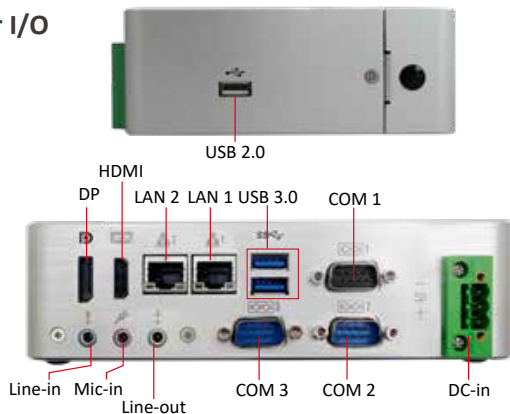

IBOX-SKL2 C TYPE

Fanless Box system with Intel® Core™ i3-6100U/ Celeron® 3955U (Skylake-U) Processor

Entry Box PC

Key Features

- Intel® Core™ i3-6100U/ Celeron® 3955U (Skylake-U) Processor
- Dual display: HDMI/DP
- Two Intel Gigabit Ethernet ports
- 1 HDMI, 1 DP, 3 USB, 3 COM, 2 LAN ,1AUDIO
- DC 9 ~ 36V input
- Watchdog timer

Product Specification

System color	Silver
Mechanical	Aluminum extrusion and heavy-duty steel
CPU	Intel® Core™ i3-6100U 2.3GHz dual core processor(TDP 15W) Intel® Celeron® 3955U 2.0GHz dual core processor(TDP 15W)
Chipset	Intel® Skylake-U integrated
Graphic	Intel® HD Graphics 520/510
BIOS	AMI SPI Flash ROM
System memory	1 x 260-pin DDR4 2133MHz SDRAM; max. up to 16GB
System I/O	1 x HDMI, 1 x DP, 3 x COM (2 x RS232, 1 xRS232/422/485, RS485 with auto flow control), 2 x USB 3.0, 1 x USB 2.0, 2 x LAN, 1 x Audio
Ethernet	2 x Gigabit Ethernet (1 x Intel® I210, 1 x Intel® I219LM)
Storage support	1 x 2.5" HDD , 1 x mSATA
Audio	Mic-in, Line-in, Line-out
Expansion slot	1 x Mini-PCIe (Full size with SIM) 1 x Mini-PCIe (Full size, share with mSATA)
System indicators	1 x Power LED
System controls	1 x Power on switch
Watchdog timer	Interval: Programmable 1 ~ 255 sec. Output: System reset
OS Support	Win7, Win8.1, Win10, Linux
Power supply	Wide range DC 9 ~ 36V input, phoenix connector
Operating temperature	0°C ~ 50°C (Optional -20°C ~ -40°C)
Storage temperature	-20°C ~ 80°C
Relative humidity	0% ~ 90% (non-condensing)
Mounting	Wall mount/VESA100 mount/DIN mount (optional)
Dimensions	178 mm(W) x 123.2 mm(D) x 49.8 mm(H)
Weight	1 kg

Dimensions

Optional

Power cord	US (VN00000100CU) / EUR (VN00000200CU) / JP (VN00000300CU) / UK (VK00028600CU)
Power Adapter	90~264VAC.60W ADAPTER (VL22002000AH)

Ordering Information