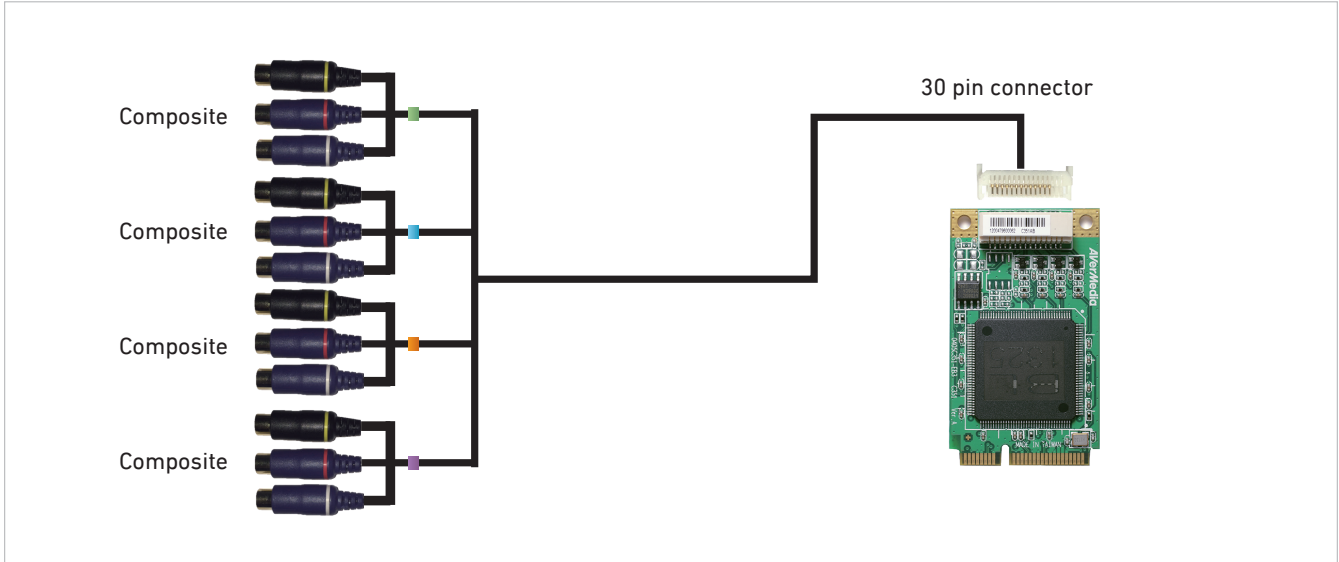

C351
Quad SD Mini-PCIe Capture Card

Connection Diagram

Specifications

Host Interface	PCI Express Mini Card
Audio Interface	Composite L / R
Audio Format	PCM
Connector Type	30 pin / RCA
Input Interface	Composite
Video Format	YUV
Color Depth	8 bit
Channel No.	4 Ch
Max. Input Resolution	NTSC / PAL
Max. Capturing Resolution	NTSC / PAL
Encoding Mode	Software Encoding

Multi-Channel Support	Yes
Multi-Card Support	Yes
Supported OS	Windows 7/8.1/10 (32/64 bits), Linux (32/64 bits) *
Form factor	Mini Card
Dimension (L x W)	50.80 x 29.85 mm
Power Consumption	1.5W
Operating Temperature	0°C ~ 55°C
Operating Humidity	5% - 80% Relative Humidity
Safety Certification	FCC / CE

* Linux Services

- Support Linux kernel 2.6.14 version and later based on V4L2 & ALSA framework
- Driver customization service by request

Versatile SDK

AVerMedia software development kit (SDK), a set of development tools that allows a software engineer to seamlessly integrate video capture modules into application specific systems. Available upon request are the SDK Basic, SDK Pro and to better match each application's specific requirements premium add-on kits.

Ordering Information

- C351 : Quad SD Mini-PCIe Capture Card
- Accessories:
  - 30 pin connector to composite breakout cable (Optional)
- SDK kits
  - SDK Basic
  - SDK Pro (Optional)
  - SDK Premium add-on kits (Optional)