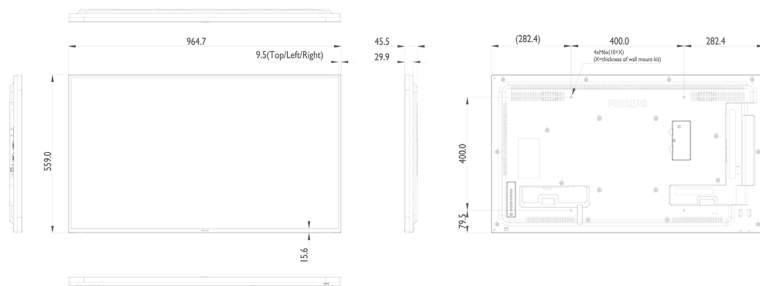

- 480p 60Hz
- 480i 60Hz

Dimensions

- Set dimensions (W x H x D): 965.2 x 558.8 x 45.72 mm
- Set dimensions in inch (W x H x D): 38.0 x 22.0 x 1.8 inch
- Bezel width: 9.5 mm (T/L/R), 15.6 mm (B)
- Product weight (lb): 23.59 lb
- Product weight: 10.70 kg
- VESA Mount: 400 x 400 mm, M6

Convenience

- Placement: Landscape (24/7), Portrait (24/7)
- Tiled Matrix: Up to 15 x 15
- Keyboard control: Hidden, Lockable
- Signal Loop Through: DVI, VGA, RS232, IR Loopthrough, DisplayPort
- Network controllable: RJ45, RS232, One Wire (HDMI-CEC), HDMI (One Wire)
- Energy saving functions: Smart Power
- Screen saving functions: Pixel Shift, Low Bright

Power

- Standby power consumption: <0.4 W
- Mains power: 100 ~ 240 VAC, 50 ~ 60 Hz
- Consumption (EPA 6.0): 52 W
- Consumption (Typical): 59 W

Operating conditions

- Temperature range (operation): 0 ~ 40 °C
- Temperature range (storage): -20 ~ 60 °C
- Relative humidity: 20 ~ 80 %
- Altitude: 0 ~ 3000 m
- MTBF: 50,000 hour(s)

Sound

- Built-in speakers: 2 x 10W RMS

Accessories

- Included accessories: Remote Control, Batteries for remote control, Quick start guide, RS232 cable, AC Power Cord
- Stand: BM05922 (Optional)
- Optional accessories: ColourCalibrationKit (CCK4601)

Issue date 2016-12-15

Version: 4.0.1

12 NC: 8670 001 37393
EAN: 87 12581 74101 3

© 2016 Koninklijke Philips N.V.
All Rights reserved.

Specifications are subject to change without notice.
Trademarks are the property of Koninklijke Philips N.V. or their respective owners.

www.philips.com