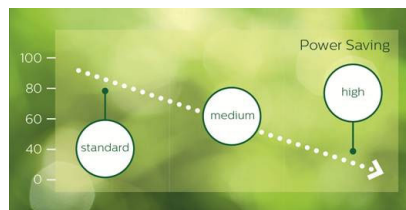

SmartPower

The backlight intensity can be controlled and pre-set by the system to reduce the power consumption by up to 50%, which saves substantially on energy costs.