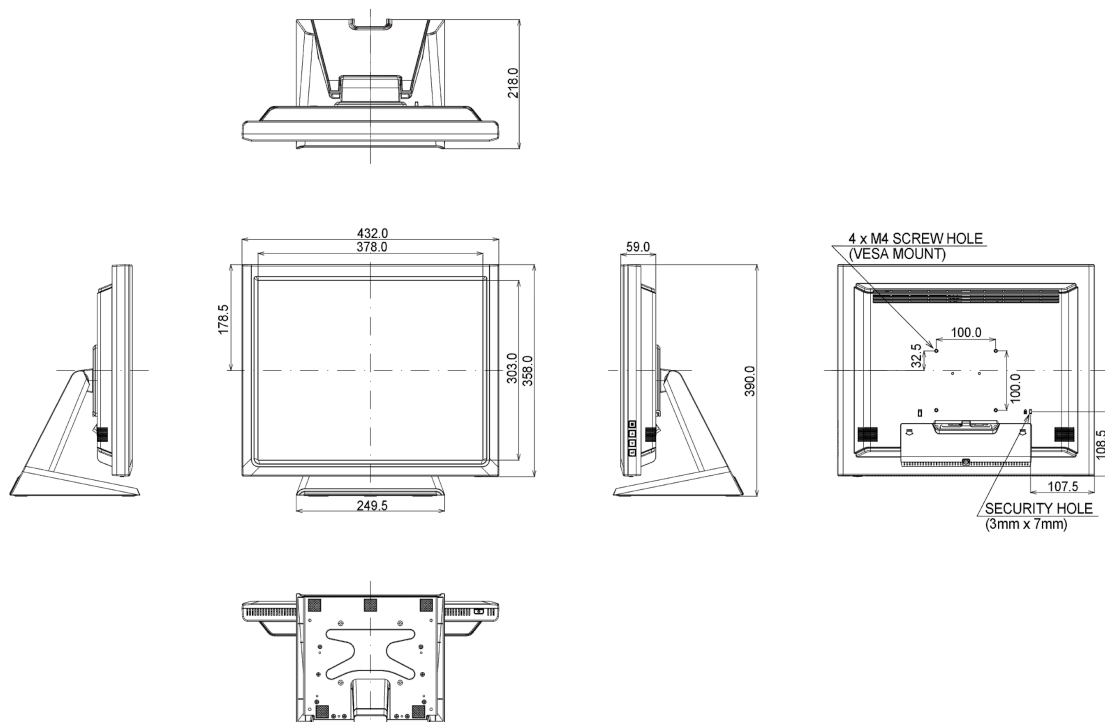

06 MECHANICAL

Tilt angle	90° up; 5° down
VESA mounting	100 x 100mm
Cable management system	yes

07 ACCESSORIES INCLUDED

Cables	power, USB, HDMI, Audio, DP
Guides	quick start guide, safety guide
Other	Touch Panel Driver Disk (CD-ROM)
Cable cover	yes

10 DIMENSIONS / WEIGHT

Product dimensions W x H x D	432 x 390 x 218mm
Weight (without box)	6.6kg

All trademarks and registered trademarks acknowledged. E & O E. Specification subject to change without notice. All LCD's comply with ISO-9241-307:2008 in connection with pixel defects.