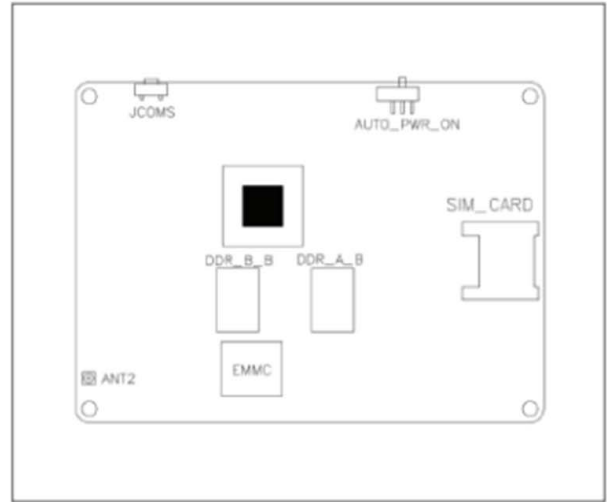

Giada NI-Z8350UL

Features

- Intel® Cherrytrail Atom X5-Z8350 Processor
- Support Two Independent Displays
- Onboard 2GB memory
- Onboard 32GB eMMC
- 1 X Gigabit LAN
- 1 X USB3.0, 3 X USB2.0, 1 X TF Card Reader

Specifications

		NI-Z8350UL
Processor System	CPU	Intel® Cherry Trail ATOM X5 Z8350 Processor
	Frequency	1.44 GHz (up to 1.92 GHz)
	L3 Cache	2MB Cache
	BIOS	AMI EFI 64 Mbit
Memory	Type	DDR3L-1333/1600MHz Onboard
	Capacity	2 GB onboard
Graphics	GPU	Integrated Intel® HD Graphics 400
	Graphic Engine	DirectX11, OpenGL4.0 and OpenCL 1.2
	LVDS	Default 1920 x 1080, 5V
	HDMI	1 x HDMI Max. 2560 x 1600 @60Hz
Audio	Controller	Realtek ALC5672, High Definition Audio(HD), Line-in, Audio-out
Watchdog Timer	Watchdog Timer	Patented JAHC Unattended Technology
Ethernet	Controller	Realtek R8111F, Gigabit Ethernet
	Connector	RJ45
	Wi-Fi/BT	onboard
I/O Interface	LVDS & Inverter	1x24bit Dual-Channel LVDS header
	Serial Ports	1x4pin COM header
	Audio	1x Audio header
	USB Interface	1x 4pin USB 2.0 header
Rear I/O	USB interface	1x USB 2.0 , 1x USB 3.0
	DC-IN	1 x DC-IN 12V 2.5mm
	HDMI	1 x HDMI1.4b
	Ethernet	1 x RJ45
	Clear CMOS	1 x2pin Jumper
Expansion	Mini PCIe	1 x Full-length Mini-PCIe with 3G Support,1 x SIM slot
Storage	SATA	Onboard 32GB eMMC
	TF Card	1 x TF Card Reader
OS Support	OS	Windows 8.1, 10 64bit, Android 5.1, Linux Ubuntu 14.04
Environment	Operating Temperature	0~40°C at 0.7m/s Air Flow
	Storage Temperature	-20~60°C
Mechanical	Dimensions (W x H x D)	100 x 72 mm