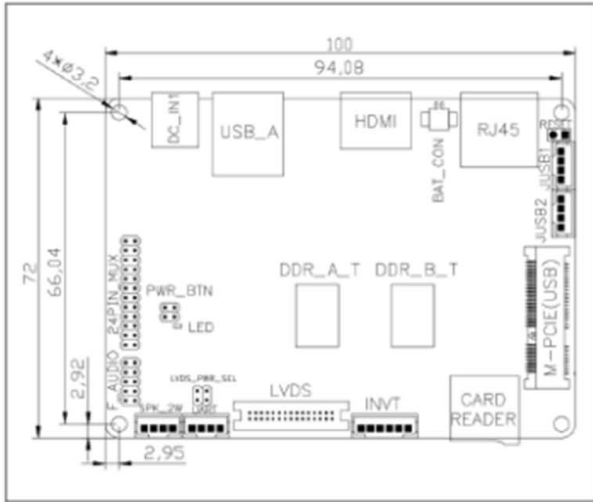

Giada NI-Z8350UL

Features

- Intel® Cherrytrail Atom X5-Z8350 Processor
- Support Two Independent Displays
- Onboard 2GB memory
- Onboard 32GB eMMC
- 1 X Gigabit LAN
- 1 X USB3.0, 3 X USB2.0, 1 X TF Card Reader

Specifications

		NI-Z8350UL
Processor System	CPU	Intel® Cherry Trail ATOM X5 Z8350 Processor
	Frequency	1.44 GHz (up to 1.92 GHz)
	L3 Cache	2MB Cache
	BIOS	AMI EFI 64 Mbit
Memory	Type	DDR3L-1333/1600MHz Onboard
	Capacity	2 GB onboard
Graphics	GPU	Integrated Intel® HD Graphics 400
	Graphic Engine	DirectX11, OpenGL4.0 and OpenCL 1.2
	LVDS	Default 1920 x 1080, 5V
	HDMI	1 x HDMI Max. 2560 x 1600 @60Hz
Audio	Controller	Realtek ALC5672, High Definition Audio(HD), Line-in, Audio-out
Watchdog Timer	Watchdog Timer	Patented JAHC Unattended Technology
Ethernet	Controller	Realtek R8111F, Gigabit Ethernet
	Connector	RJ45
	Wi-Fi/BT	onboard
I/O Interface	LVDS & Inverter	1x24bit Dual-Channel LVDS header
	Serial Ports	1x4pin COM header
	Audio	1x Audio header
	USB Interface	1x 4pin USB 2.0 header
Rear I/O	USB interface	1x USB 2.0 , 1x USB 3.0
	DC-IN	1 x DC-IN 12V 2.5mm
	HDMI	1 x HDMI1.4b
	Ethernet	1 x RJ45
	Clear CMOS	1 x2pin Jumper
Expansion	Mini PCIe	1 x Full-length Mini-PCIe with 3G Support,1 x SIM slot
Storage	SATA	Onboard 32GB eMMC
	TF Card	1 x TF Card Reader
OS Support	OS	Windows 8.1, 10 64bit, Android 5.1, Linux Ubuntu 14.04
Environment	Operating Temperature	0~40°C at 0.7m/s Air Flow
	Storage Temperature	-20~60°C
Mechanical	Dimensions (W x H x D)	100 x 72 mm