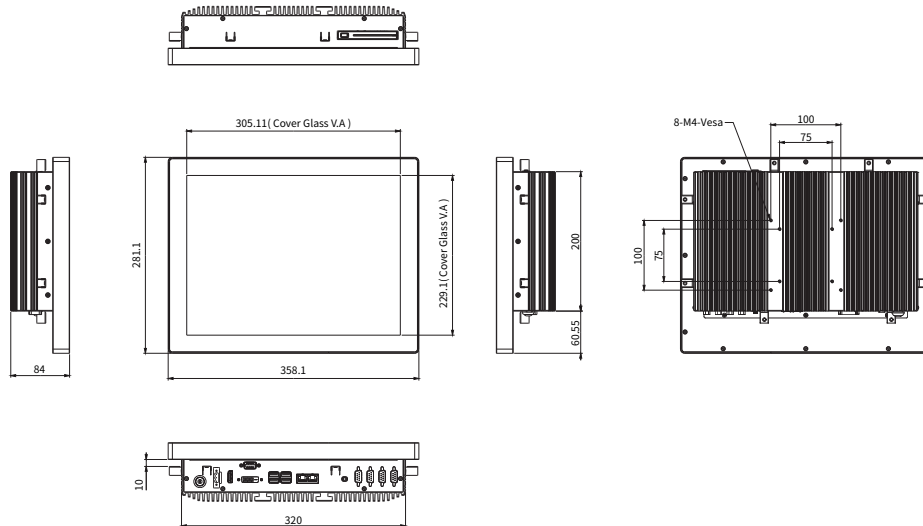

Power Requirement

Power Input	3-Pin Power Input Terminal Block DC 9~36V Power Input Input on board fuse / Input reverse / Over current / Output short circuit protection
-------------	--

Mechanical

Construction	Aluminum Front Bezel and Case
IP Rating	Front Panel IP65 / IP66 Compliant
Mounting	VESA / Panel Mount
Dimension	358 x 281 x 84

Touch Screen

Type	15" P-cap USB
------	---------------

* All specifications are subject to change without prior notice.

Dimension & I/O Connector

Ordering Information

LPC-P150S-2VE1	15" P-cap Panel PC with Celeron 3955U, 1920 x 1080 Resolution, 450 nits, DC 9~36V Power Input, including a 3-Pin Power Adapter (12V/7.5A)
LPC-P150S-2VE2	15" P-cap Panel PC with i3-6100U, 1920 x 1080 Resolution, 450 nits, DC 9~36V Power Input, including a 3-Pin Power Adapter (12V/7.5A)
LPC-P150S-2VE3	15" P-cap Panel PC with i5-6300U, 1920 x 1080 Resolution, 450 nits, DC 9~36V Power Input, including a 3-Pin Power Adapter (12V/7.5A)
LPC-P150S-2VE4	15" P-cap Panel PC with i7-6600U, 1920 x 1080 Resolution, 450 nits, DC 9~36V Power Input, including a 3-Pin Power Adapter (12V/7.5A)
LPC-P150S-2VE5	15" P-cap Panel PC with i7-7600U, 1920 x 1080 Resolution, 450 nits, DC9~36V Power Input, including a 3-Pin Power Adapter (12V/7.5A) (Only work with Win 10)
WFK-024	WiFi kits w/ cable & Antenna (2.4GHz, 802.11 b/g/n, 1T1R)
WFK-524	WiFi kits w/ cable & Antenna (2.4 & 5GHz, 802.11 a/b/g/n/ac + BT, 2T2R)
04-US-26-00002	120 W / 24V power adapter with 3 pin terminal block (For High Brightness Model)