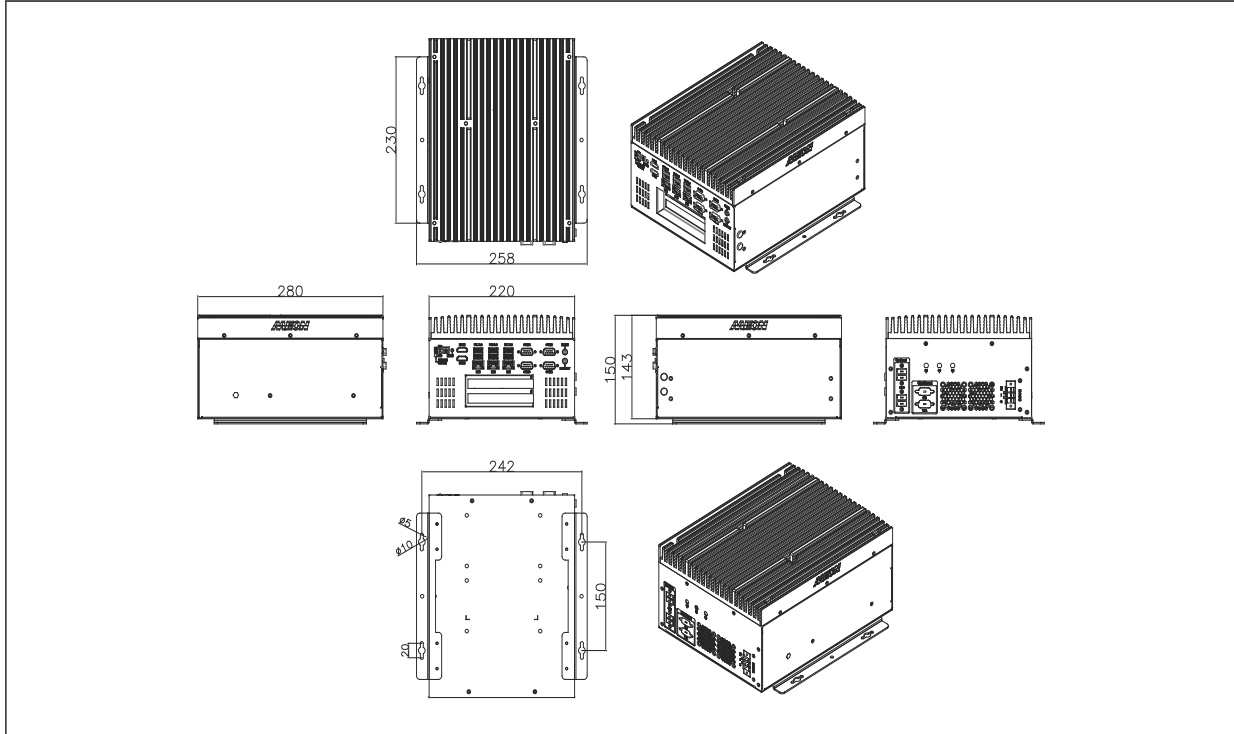

BOXER-8332AI-CFL

01

Edge AI Server

Dimension Unit: mm

Ordering Information

Part Number	CPU	PCH	LAN	USB 3.2 Gen1	USB 2.0	RS-232	RS-232/422/485	Digital I/O	Audio	Storage	Display	Expansion	Mounting	Power	Operation temp.
BOXER-8332AI-CFL-A2-1010	—	C246	3	6	—	—	4	—	Mic-in, Line-out x1	2.5" SATA Drive bay x2 mSATA x1 (optional) M.2 2280 NVMe SSD slot x1	HDMI x2	Full-size Minicard x1 (PCIe + USB with 1 SIM Slot) Half-size Minicard x1 (PCIe + USB, optional for mSATA) M.2 M key (2280) x1 (PCIEx4) Built in Nvidia A2 x1 PCIe [x4] x1	Wallmount	DC In 12-24V with 3-pin terminal block	0°C - 40°C with 0.5m/s airflow