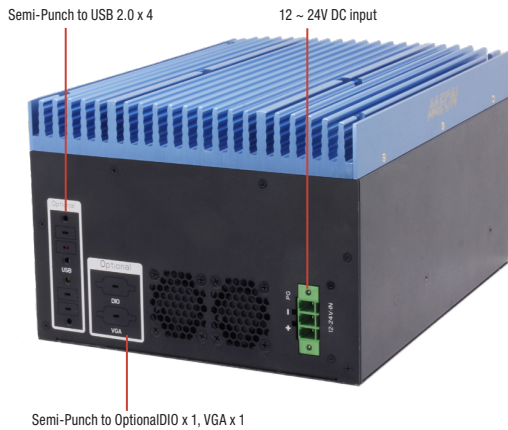

BOXER-8332AI-CFL

High Computing Power AI Edge Server with 8th/9th Generation Intel® Processor & Nvidia A2

Edge AI Server

Front View

Rear View

Features

- High Computing Power
- Built in Nvidia A2 x1
- Intel Coffee Lake-S LGA 1151 Desktop Processor
- HDMI x2 for Dual Display
- Support C246 PCH
- Support PCIe4
- Single Power Input (for both System & one Graphics Card)

BOXER-8332AI-CFL

01

Edge AI Server

Dimension Unit: mm

Ordering Information

Part Number	CPU	PCH	LAN	USB 3.2 Gen1	USB 2.0	RS-232	RS-232/422/485	Digital I/O	Audio	Storage	Display	Expansion	Mounting	Power	Operation temp.
BOXER-8332AI-CFL-A2-1010	—	C246	3	6	—	—	4	—	Mic-in, Line-out x1	2.5" SATA Drive bay x2 mSATA x1 (optional) M.2 2280 NVMe SSD slot x1	HDMI x2	Full-size Minicard x1 (PCIe + USB with 1 SIM Slot) Half-size Minicard x1 (PCIe + USB, optional for mSATA) M.2 M key (2280) x1 (PCIEx4) Built in Nvidia A2 x1 PCIe [x4] x1	Wallmount	DC In 12-24V with 3-pin terminal block	0°C - 40°C with 0.5m/s airflow