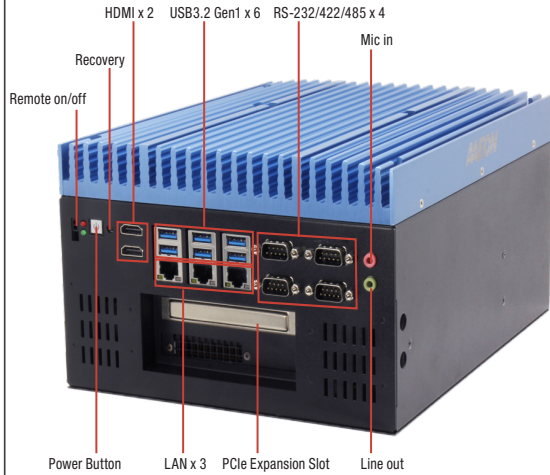

BOXER-8332AI-CFL

High Computing Power AI Edge Server with 8th/9th Generation Intel® Processor & Nvidia A2

Edge AI Server

Front View

Rear View

Features

- High Computing Power
- Built in Nvidia A2 x1
- Intel Coffee Lake-S LGA 1151 Desktop Processor
- HDMI x2 for Dual Display
- Support C246 PCH
- Support PCIe4
- Single Power Input (for both System & one Graphics Card)

BOXER-8332AI-CFL

01

Edge AI Server

Dimension Unit: mm

Ordering Information

Part Number	CPU	PCH	LAN	USB 3.2 Gen1	USB 2.0	RS-232	RS-232/422/485	Digital I/O	Audio	Storage	Display	Expansion	Mounting	Power	Operation temp.
BOXER-8332AI-CFL-A2-1010	—	C246	3	6	—	—	4	—	Mic-in, Line-out x1	2.5" SATA Drive bay x2 mSATA x1 (optional) M.2 2280 NVMe SSD slot x1	HDMI x2	Full-size Minicard x1 (PCIe + USB with 1 SIM Slot) Half-size Minicard x1 (PCIe + USB, optional for mSATA) M.2 M key (2280) x1 (PCIEx4) Built in Nvidia A2 x1 PCIe [x4] x1	Wallmount	DC In 12-24V with 3-pin terminal block	0°C - 40°C with 0.5m/s airflow