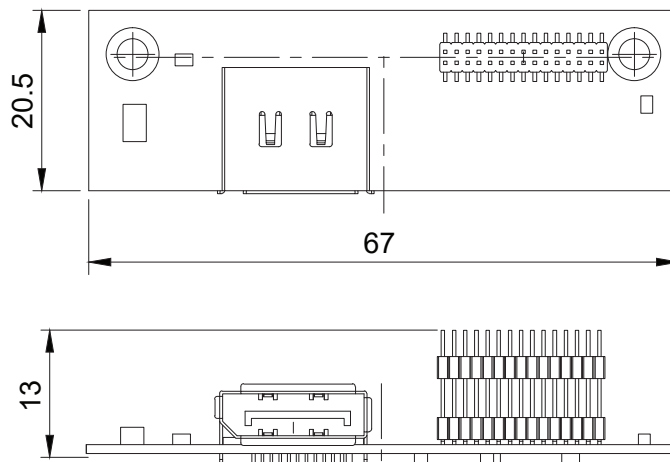

CMI-DP101

CMI Module with 1x Display Port

- CMI (Combined Multiple I/O) Technology
- High-resolution Support Up to 4K x 2K
- Rugged Design Features: Cableless

Specifications

Interface	CMI (Combined Multiple I/O) Interface
Display Output	1x DisplayPort Connector
Max. Resolution	Apollo Lake Platform: 4K x 2K @60Hz (DA-1100) Baytrail Platform: 2560 x 1440 @60Hz (DA-1000)
Dimension (W x D x H)	67 x 20.5 x 13 mm

Dimensions

Unit: mm

Ordering Information

Available Models

CMI-DP101	CMI Module with 1x Display Port
-----------	---------------------------------

Package Check List

- CMI Module x1
- Screw Pack x1

Compatible List