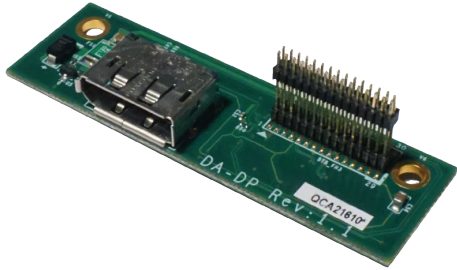

CMI-DP101

CMI Module with 1x Display Port

- CMI (Combined Multiple I/O) Technology
- High-resolution Support Up to 4K x 2K
- Rugged Design Features: Cableless

Specifications

Interface	CMI (Combined Multiple I/O) Interface
Display Output	1x DisplayPort Connector
Max. Resolution	Apollo Lake Platform: 4K x 2K @60Hz (DA-1100) Baytrail Platform: 2560 x 1440 @60Hz (DA-1000)
Dimension (W x D x H)	67 x 20.5 x 13 mm

Dimensions

Unit: mm

Ordering Information

Available Models

CMI-DP101	CMI Module with 1x Display Port
-----------	---------------------------------

Package Check List

- CMI Module x1
- Screw Pack x1

Compatible List