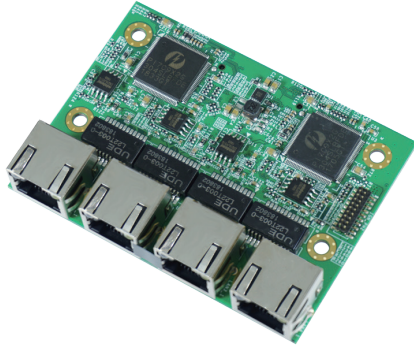

CMI-LAN01

CMI Module with 4x Intel GbE LAN, RJ45 Port

- CMI (Combined Multiple I/O) Technology
- Intel Ethernet Controller I210
- Support Up to 1GbE Data Rate

Specifications

Interface	CMI (Combined Multiple I/O) Interface
Ethernet Port	4x Intel® I210 Ethernet Ports
Connector Type	RJ45
Data Rate Per Port	10/ 100/ 1000 Mbps
Jumbo Frames Supported	Yes
Teaming Supported	Yes
Dimension (W x D x H)	83 x 60.8 x 14.7 mm

Dimensions

Unit: mm

Ordering Information

Available Models

CMI-LAN01-R12 CMI Module with 4x Intel GbE LAN, RJ45 Port

Package Check List

- CMI Module x1
- Screw Pack x1

Compatible List

Model No.	CMI-LAN01
DS-1100	V
DS-1101	V
DS-1102	V
DS-1200	V
DS-1201	V
DS-1202	V
DS-1300	V
DS-1301	V
DS-1302	V
DS-1400	V
DS-1401	V
DS-1402	V
DX-1000	V
DX-1100	V
DX-1200	V
DI-1000	V
DI-1100	V
DI-1200	V
GM-1000	V
GP-3000	V