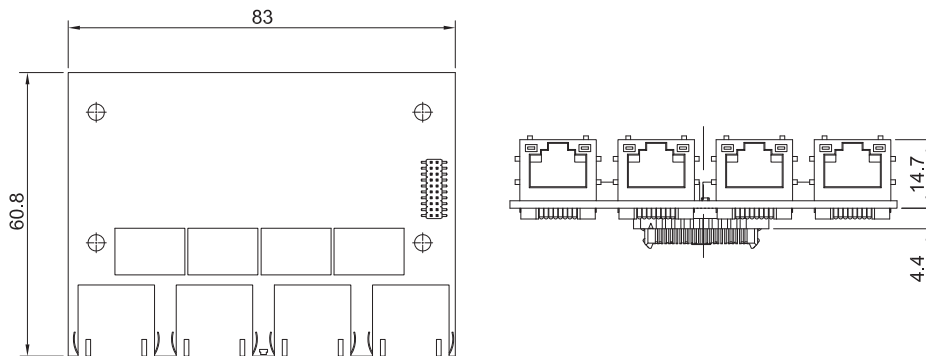

CMI-LAN01

CMI Module with 4x Intel GbE LAN, RJ45 Port

- CMI (Combined Multiple I/O) Technology
- Intel Ethernet Controller I210
- Support Up to 1GbE Data Rate

Specifications

Interface	CMI (Combined Multiple I/O) Interface
Ethernet Port	4x Intel® I210 Ethernet Ports
Connector Type	RJ45
Data Rate Per Port	10/ 100/ 1000 Mbps
Jumbo Frames Supported	Yes
Teaming Supported	Yes
Dimension (W x D x H)	83 x 60.8 x 14.7 mm

Dimensions

Unit: mm

Ordering Information

Available Models

CMI-LAN01-R12 CMI Module with 4x Intel GbE LAN, RJ45 Port

Package Check List

- CMI Module x1
- Screw Pack x1

Compatible List