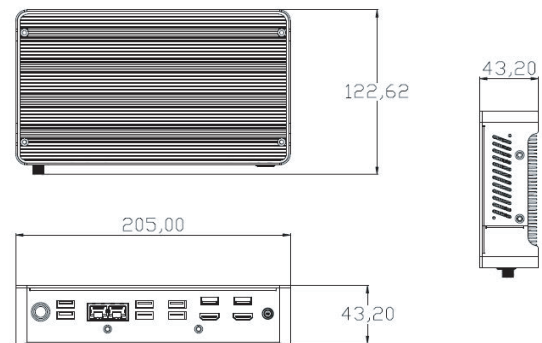

## Key Features

- Intel® 8<sup>th</sup> Gen. ULV mobile processor support
- Dual display: 2HDMI 4K Display
- 2HDMI, 4USB 3.1, 4USB 2.0, 2Giga-LAN
- DC 12V/19~24V input
- Watchdog timer
- Slim Design I/O front side

## Product Specification

System color	Dark Grey
Mechanical	Aluminum extrusion and heavy-duty steel
CPU	Intel® Core™ i7-8665UE 4.4GHz quad core processor (TDP 25W) Intel® Core™ i5-8365UE 4.1GHz quad core processor (TDP 25W) Intel® Core™ i3-8145UE 3.9GHz dual core processor (TDP 25W) Intel® Celeron® 4305UE 2.0GHz dual core processor (TDP 15W)
Chipset	Intel® Whiskeylake-U integrated
Graphic	Intel® HD Graphics 620/610
BIOS	AMI SPI Flash ROM
System memory	2 x 260-pin DDR4 2400MHz SDRAM; max. up to 64GB
System I/O	2 x HDMI, 4 x USB 3.1, 4 x USB2.0, 2 x LAN, 1 x Power Button, 1 x DC-Jack Power Input
Ethernet	2 x Gigabit Ethernet (1 x Intel® I210, 1 x Intel®I219LM)
Storage support	1 x M.2 2280 SSD (NVMe Support)
Audio	N/A
Expansion slot	1 x M.2 B Key (with u/SIM), 1 x mPCIe (Full Size)
System indicators	1 x Power LED indicator,
System controls	1 x Power on switch
Watchdog timer	Interval: Programmable 1 ~ 255 sec. Output: System reset
OS Support	Win8.1, Win10, Linux
Power supply	Wide range DC 12V/19~24V input, DC-Jack connector
Operating temperature	0°C ~ 50°C
Storage temperature	-20°C ~ 60°C
Relative humidity	0% ~ 90% (non-condensing)
Mounting	Wall Mount Bracket (Optional)
Dimensions	205mm(W) x 122.6mm(D) x 43.2mm(H)
Weight	1 kg

## Dimensions