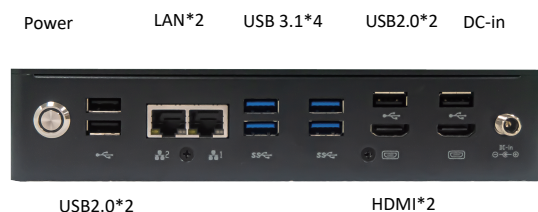

Rear I/O

*All specifications and photos are subject to change without prior notice