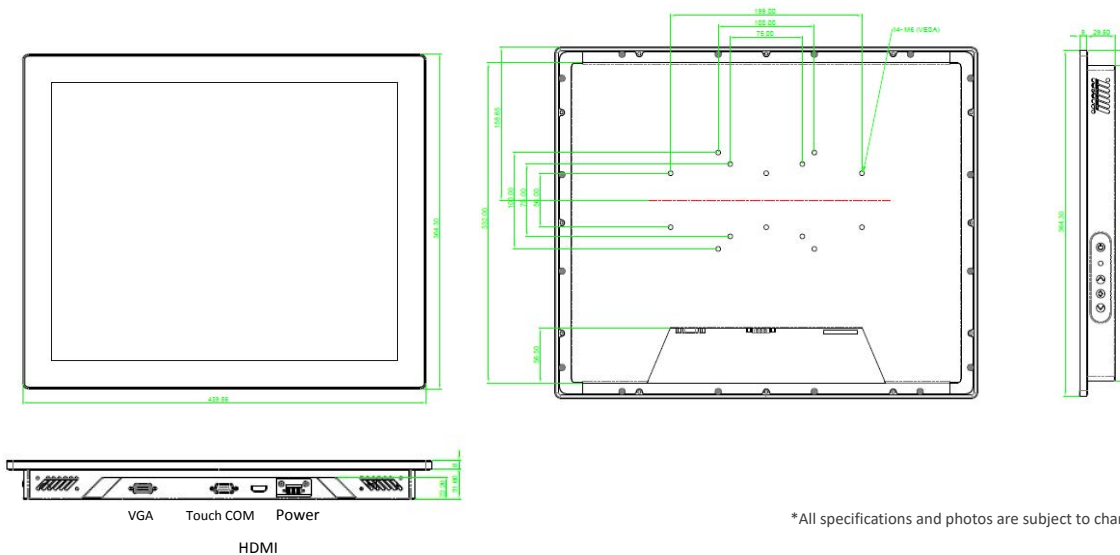

Dimensions

*All specifications and photos are subject to change without prior notice